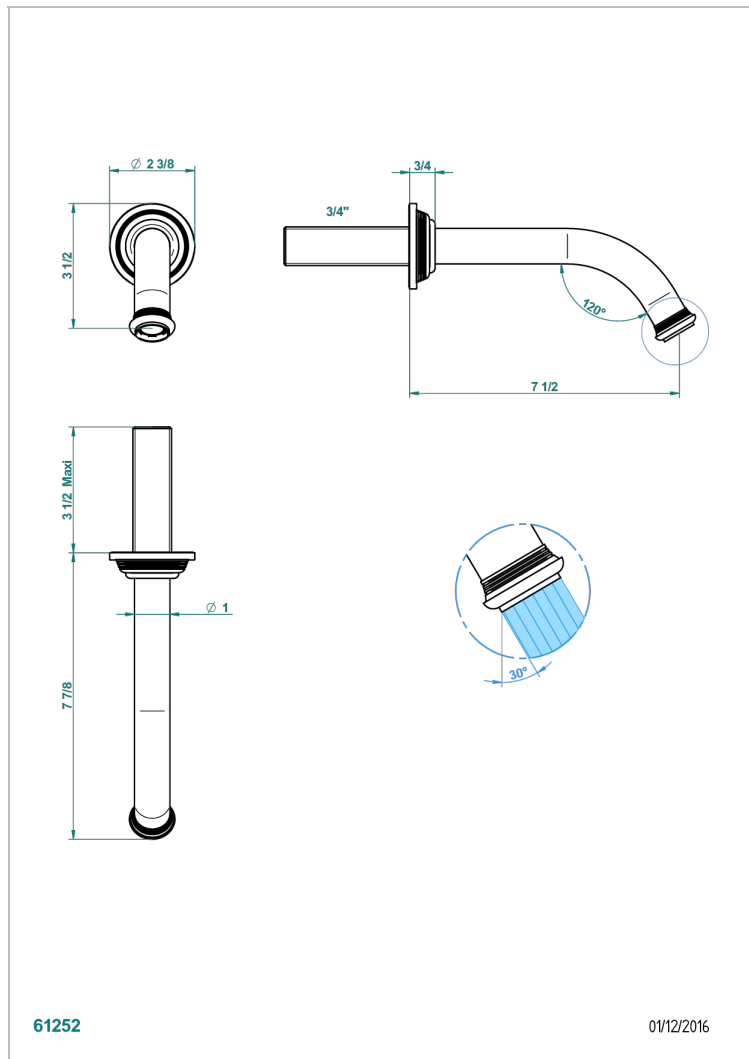

WEST COAST WITH GUILLOCHE DECOR WITH LEVER

U9D-42GB

Wall mounted bath spout, without T junction

THG[®]
PARIS

61252

01/12/2016

EIGENSCHAFTEN

- West coast with Guilloché decor with lever
- Wall mounted bath spout, without T junction

VERFÜGBARE OBERFLÄCHEN

Altnickel - H28
Blassgold - F30
Blassgold matt unlackiert - F31
Bronze hell - D01
Chrom - A02
Chrom matt - C02

Gold - F01
Gold matt - F07
Kupfer altrot matt lackiert - H07
Mattschwarz keramik - D30
Natural smoked Brass - A13
Nickel matt - C01