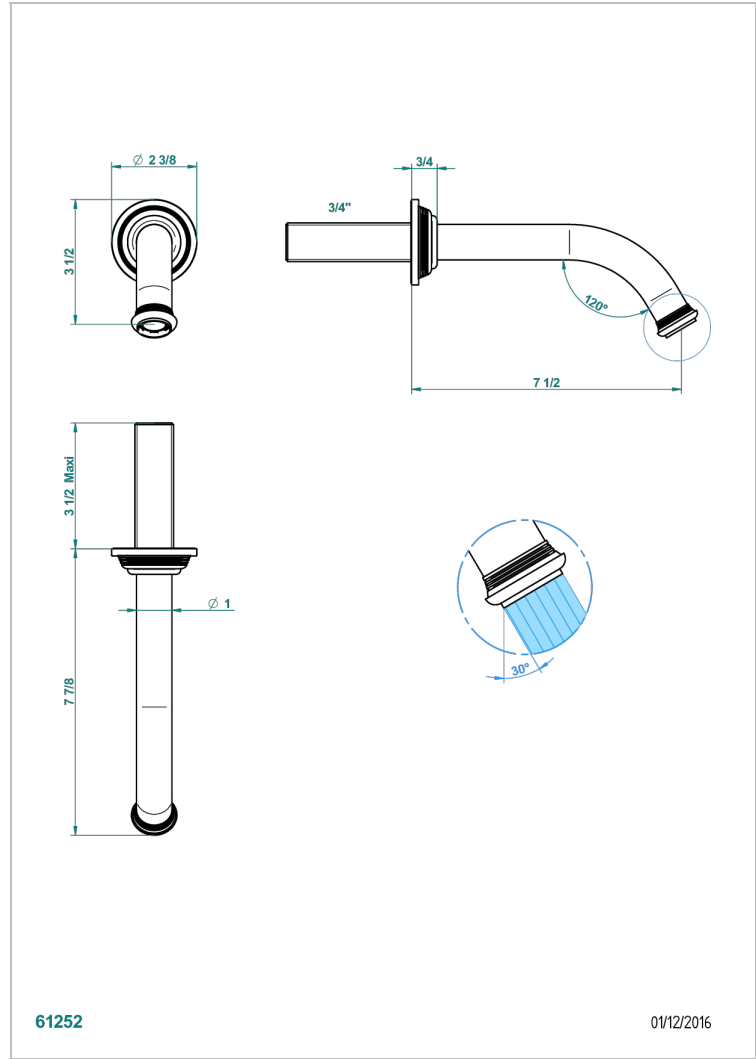

WEST COAST WITH GUILLOCHE DECOR WITH LEVER

U9D-42GB

无T型管入墙式浴缸喷嘴 - 大号

THG[®]
PARIS

特色

- West coast with Guilloché decor with lever
- 无T型管入墙式浴缸喷嘴 - 大号

可选饰面

Black ceram - D30
Blush PVD - H62
Graphite PVD - H64
Matt Umber PVD - H67
Matt blush PVD - H60
Matt graphite PVD - H65