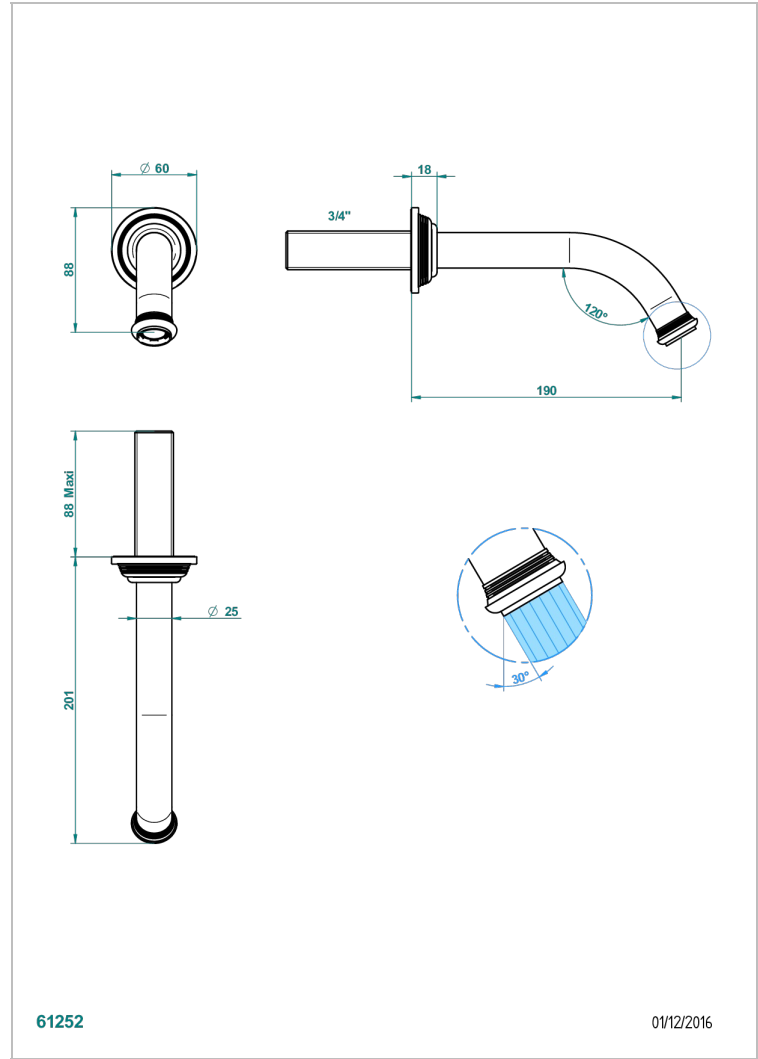

# WEST COAST WITH GUILLOCHE DECOR

U9C-42GB

Wall mounted bath spout, without T junction

THG<sup>®</sup>  
PARIS

61252

01/12/2016

## CARACTERÍSTICAS

- West coast with Guilloché decor
- Wall mounted bath spout, without T junction