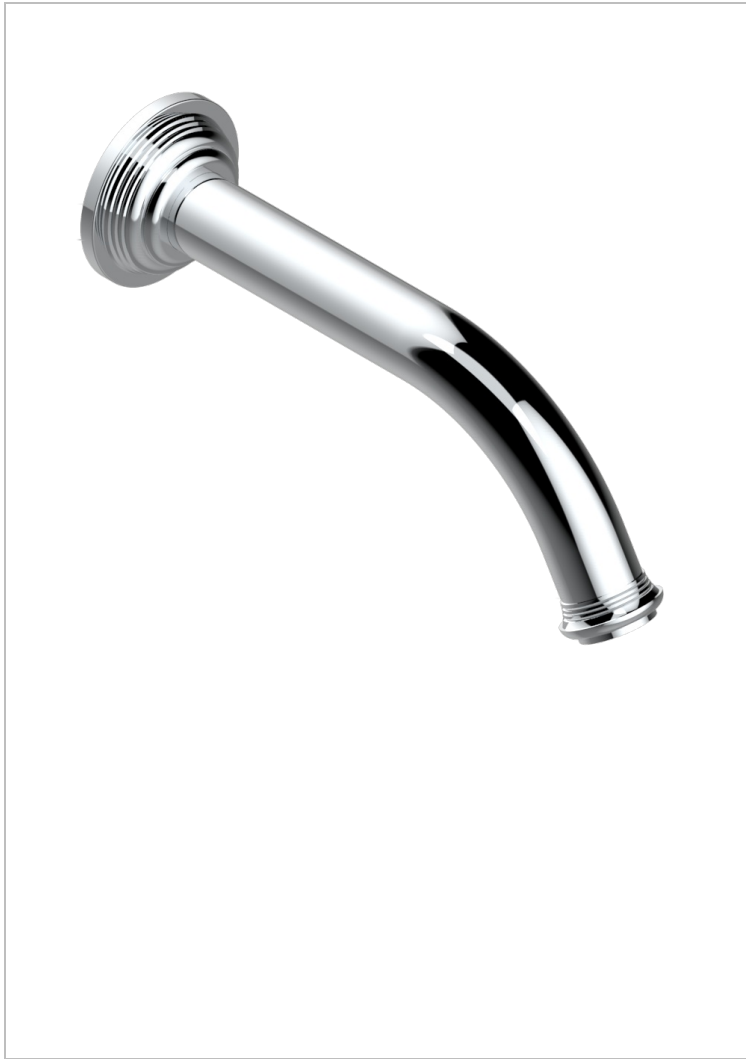

# WEST COAST WITH GUILLOCHE DECOR

U9C-42GB

Wall mounted bath spout, without T junction

THG<sup>®</sup>  
PARIS

61252

01/12/2016

## CARACTERÍSTICAS

- West coast with Guilloché decor
- Wall mounted bath spout, without T junction

## ACABADOS DISPONIBLES

Bronce claro - D01  
Cerámica negra mate - D30  
Cobre viejo mate - H07  
Cromo - A02  
Cromo mate - C02  
Dorado - F01

Dorado mate - F07  
Dorado pálido - F30  
Dorado pálido mate (sin barniz) - F31  
Natural smoked Brass - A13  
Níquel - B01  
Níquel mate - C01

Níquel viejo - H28  
Polished chrome with gold inlay - GA1  
Pvd blush - H62  
Pvd blush mate - H60  
Pvd color latón - H49  
Pvd color latón mate - H50

Pvd color níquel - H55  
Pvd color níquel mate - H56  
Pvd color oro - H52  
Pvd color oro mate - H53  
Pvd grafito - H64  
Pvd grafito mate - H65