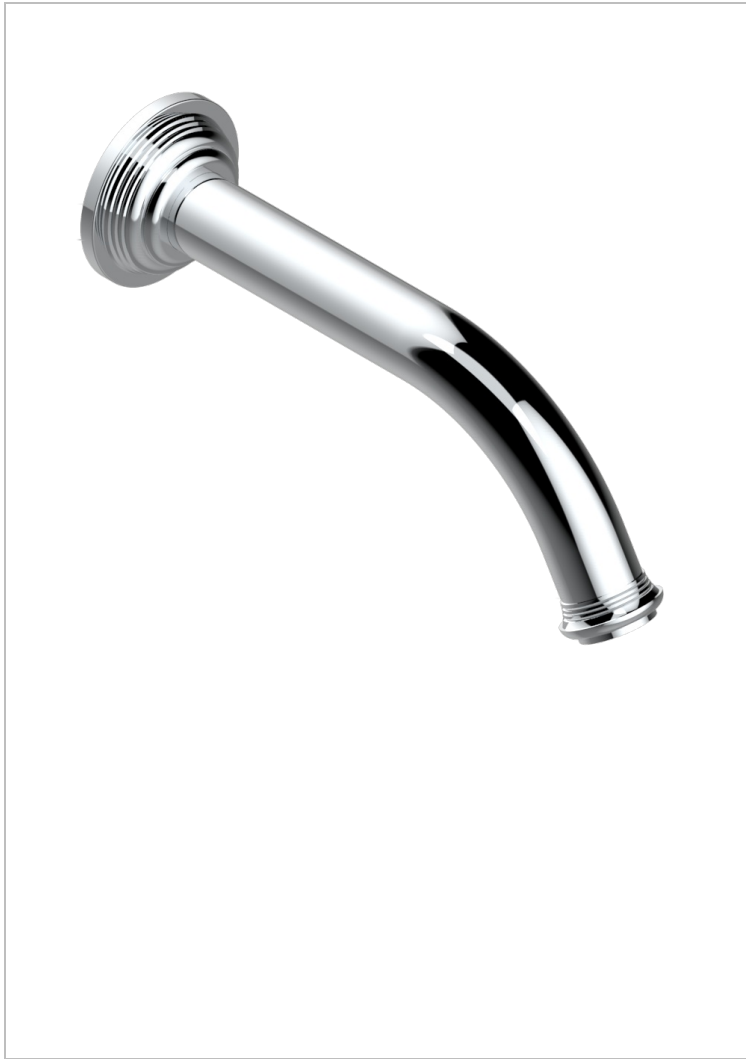

WEST COAST WITH GUILLOCHE DECOR

U9C-42GB

Bath spout, wall mounted

THG[®]
PARIS

CHARACTERISTIC

- West coast with Guilloché decor
- Bath spout, wall mounted

AVAILABLE FINITIONS

Black ceram - D30
Blush PVD - H62
Brass color PVD - H49
Brown bronze color PVD - F33
Chrome polished - A02
Copper antique matt, coated - H07

Gold color PVD - H52
Gold mat - F07
Gold polished - F01
Graphite PVD - H64
Light coated bronze - D01
Matt Umber PVD - H67

Matt blush PVD - H60
Matt brass color PVD - H50
Matt brown bronze color PVD - F34
Matt chrome (American satin) - C02
Matt gold color PVD - H53
Matt graphite PVD - H65

Matt nickel (American satin) - C01
Matt nickel color PVD - H56
Natural smoked Brass - A13
Nickel antique / Sovereign - H28
Nickel color PVD - H55
Nickel polished - B01

Polished chrome with gold inlay - GA1
Soft gold - F30
Soft matt gold - F31
Umber PVD - H66