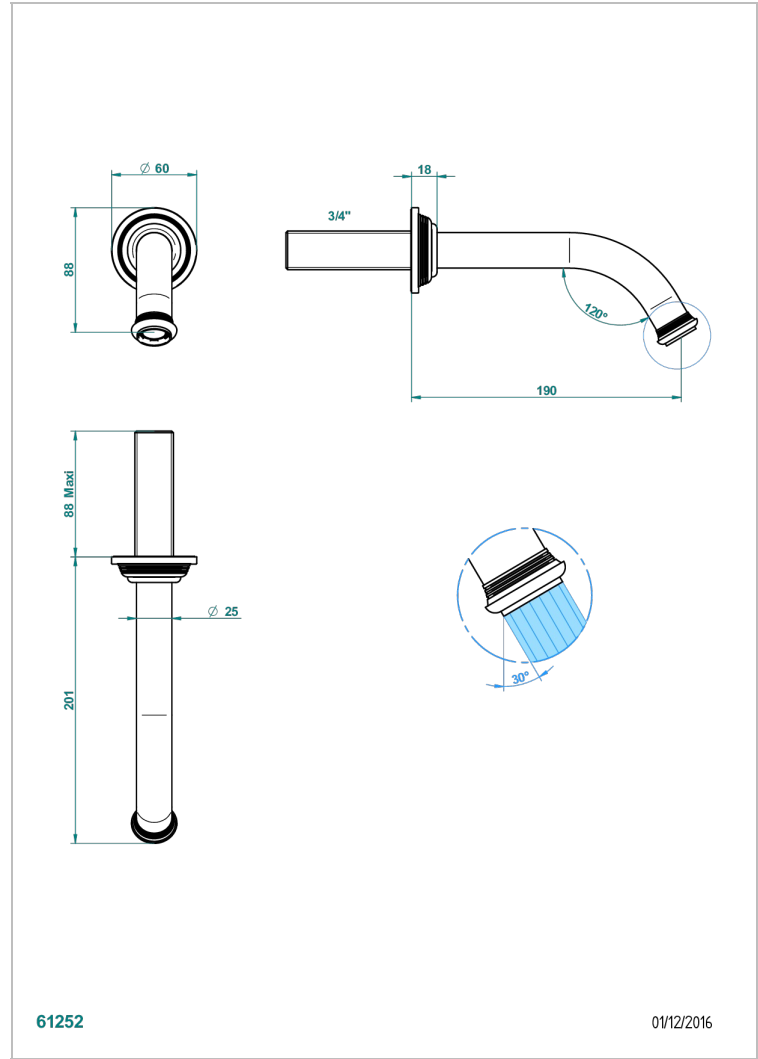

WEST COAST WITH GUILLOCHE DECOR

U9C-42GB

Bath spout, wall mounted

THG[®]
PARIS

CHARACTERISTIC

- West coast with Guilloché decor
- Bath spout, wall mounted

AVAILABLE FINITIONS

Black ceram - D30
Blush PVD - H62
Brass color PVD - H49
Brown bronze color PVD - F33
Chrome polished - A02
Copper antique matt, coated - H07