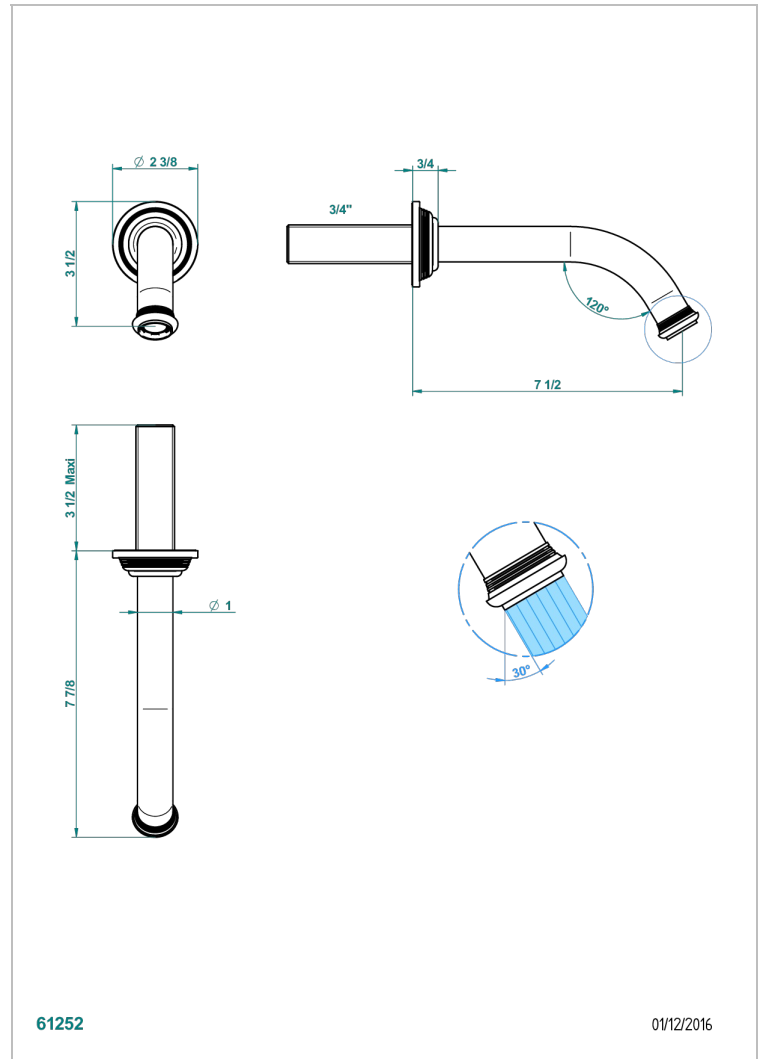

WEST COAST WITH GUILLOCHE DECOR

U9C-42GB

Wall mounted bath spout, without T junction

THG[®]
PARIS

CARACTERÍSTICAS

- West coast with Guilloché decor
- Wall mounted bath spout, without T junction

ACABADOS DISPONIBLES

Bronce claro - D01
Cerámica negra mate - D30
Cobre viejo mate - H07
Cromo - A02
Cromo mate - C02
Dorado - F01

Dorado mate - F07
Dorado pálido - F30
Dorado pálido mate (sin barniz) - F31
Natural smoked Brass - A13
Níquel - B01
Níquel mate - C01