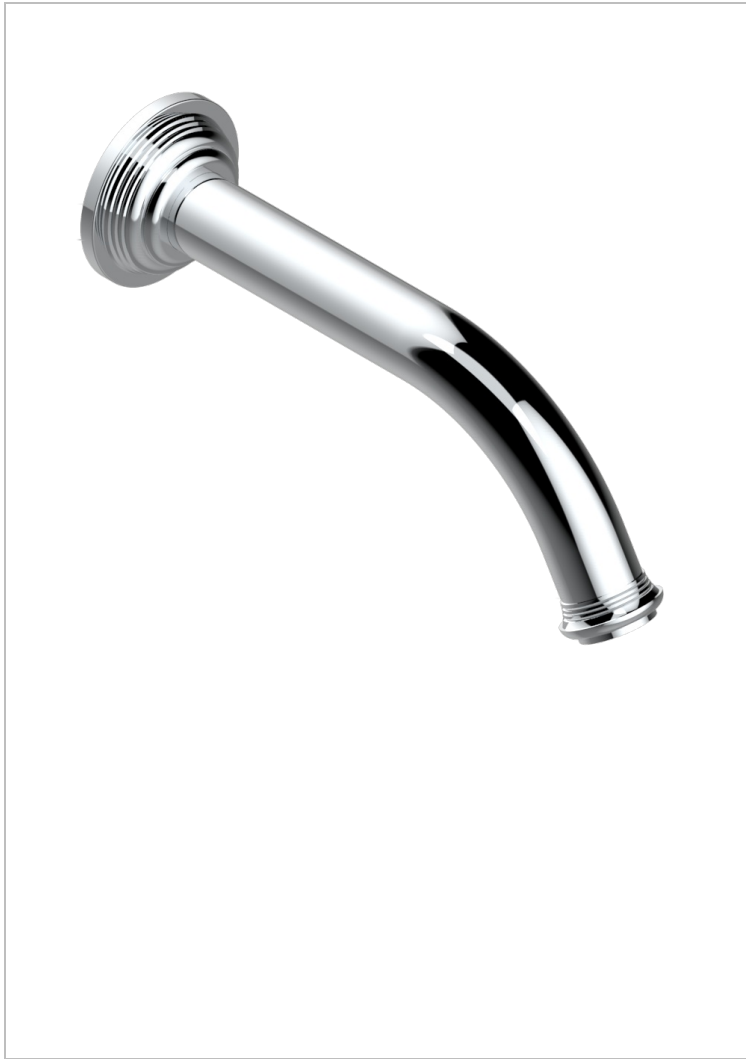

WEST COAST WITH GUILLOCHE DECOR

U9C-42GB

Wall mounted bath spout, without T junction

THG[®]
PARIS

CARACTERÍSTICAS

- West coast with Guilloché decor
- Wall mounted bath spout, without T junction

ACABADOS DISPONIBLES

Bronce claro - D01
Cerámica negra mate - D30
Cobre viejo mate - H07
Cromo - A02
Cromo mate - C02
Dorado - F01

Dorado mate - F07
Dorado pálido - F30
Dorado pálido mate (sin barniz) - F31
Natural smoked Brass - A13
Níquel - B01
Níquel mate - C01

Níquel viejo - H28
Polished chrome with gold inlay - GA1
Pvd blush - H62
Pvd blush mate - H60
Pvd color latón - H49
Pvd color latón mate - H50

Pvd color níquel - H55
Pvd color níquel mate - H56
Pvd color oro - H52
Pvd color oro mate - H53
Pvd grafito - H64
Pvd grafito mate - H65