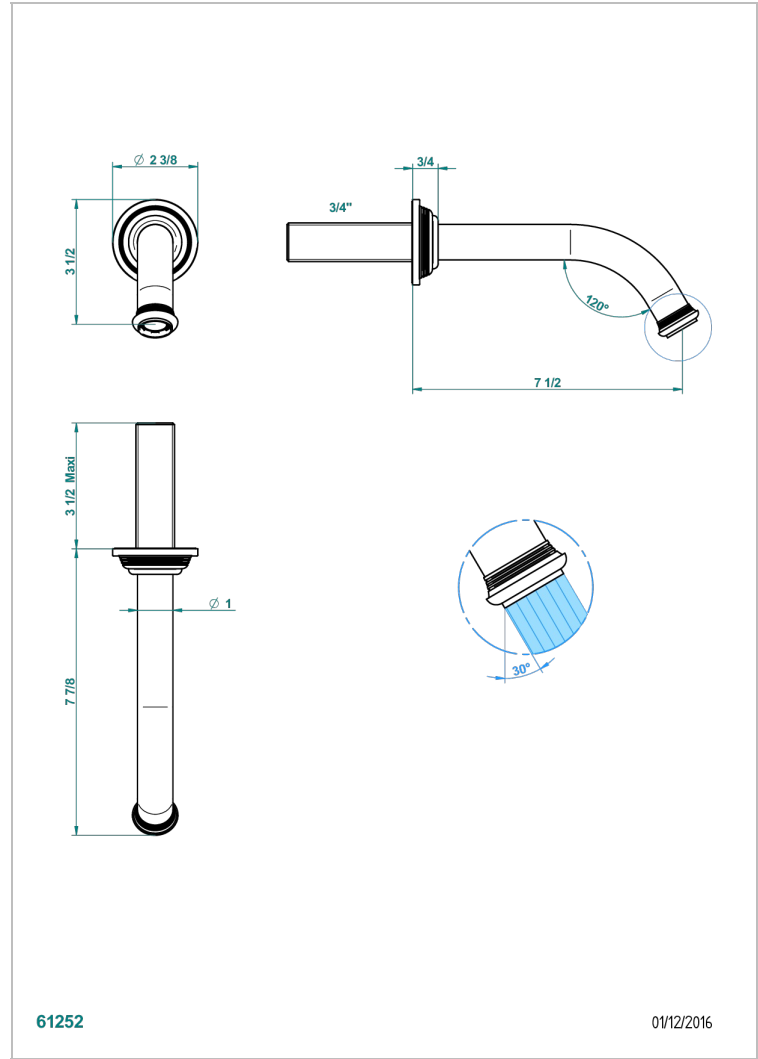

WEST COAST WITH GUILLOCHE DECOR

U9C-42GB

Bath spout, wall mounted

THG[®]
PARIS

61252

01/12/2016

CHARACTERISTIC

- West coast with Guilloché decor
- Bath spout, wall mounted