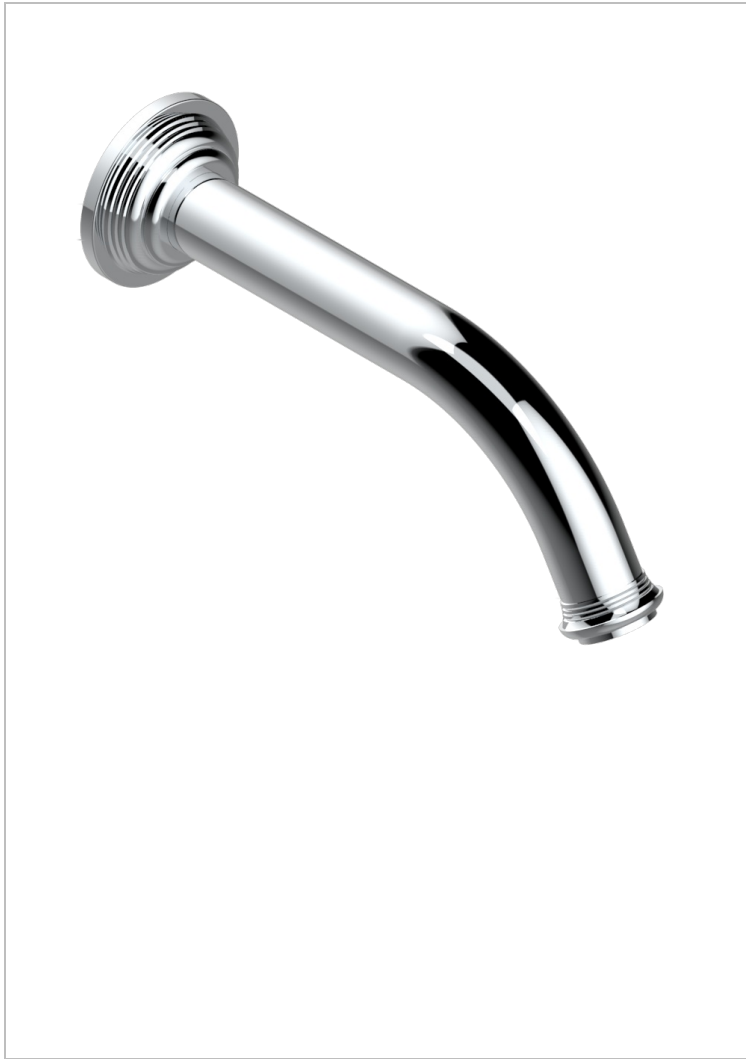

WEST COAST WITH GUILLOCHE DECOR

U9C-42GB

Bath spout, wall mounted

THG[®]
PARIS

61252

01/12/2016

CHARACTERISTIC

- West coast with Guilloché decor
- Bath spout, wall mounted

AVAILABLE FINITIONS

Black ceram - D30
Blush PVD - H62
Brass color PVD - H49
Brown bronze color PVD - F33
Chrome polished - A02
Copper antique matt, coated - H07

Gold color PVD - H52
Gold mat - F07
Gold polished - F01
Graphite PVD - H64
Light coated bronze - D01
Matt Umber PVD - H67

Matt blush PVD - H60
Matt brass color PVD - H50
Matt brown bronze color PVD - F34
Matt chrome (American satin) - C02
Matt gold color PVD - H53
Matt graphite PVD - H65

Matt nickel (American satin) - C01
Matt nickel color PVD - H56
Natural smoked Brass - A13
Nickel antique / Sovereign - H28
Nickel color PVD - H55
Nickel polished - B01

Polished chrome with gold inlay - GA1
Soft gold - F30
Soft matt gold - F31
Umber PVD - H66