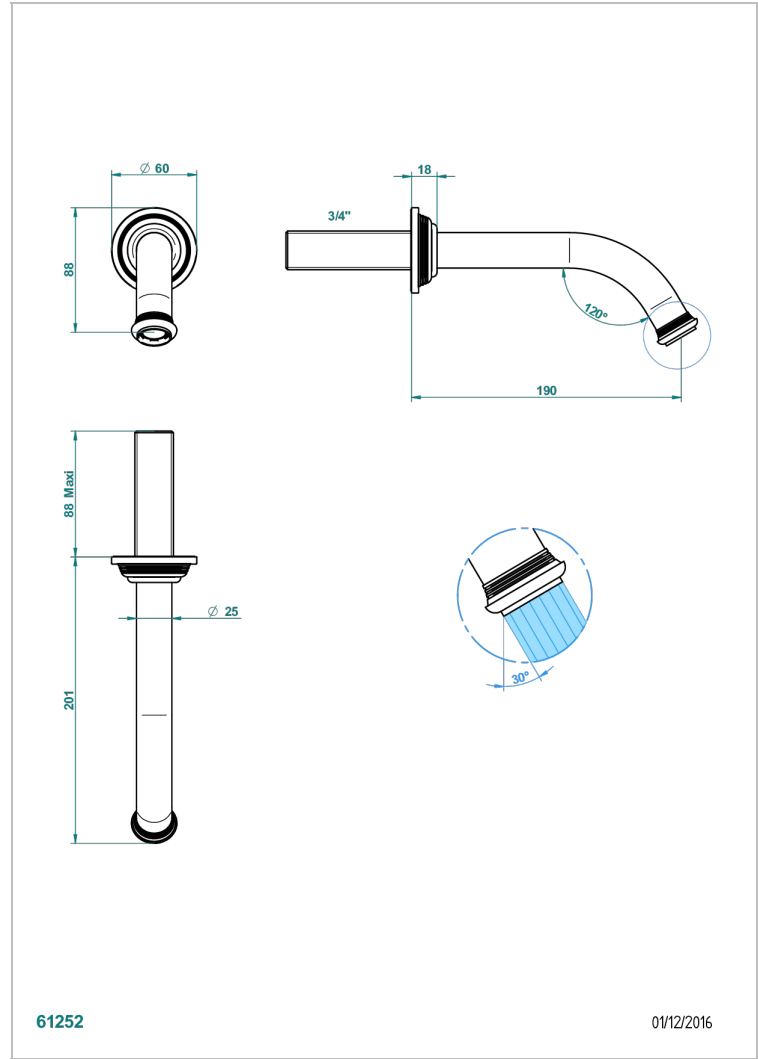

# WEST COAST WITH GUILLOCHE DECOR

U9C-42GB

Wall mounted bath spout, without T junction

THG<sup>®</sup>  
PARIS

## CARACTERÍSTICAS

- West coast with Guilloché decor
- Wall mounted bath spout, without T junction