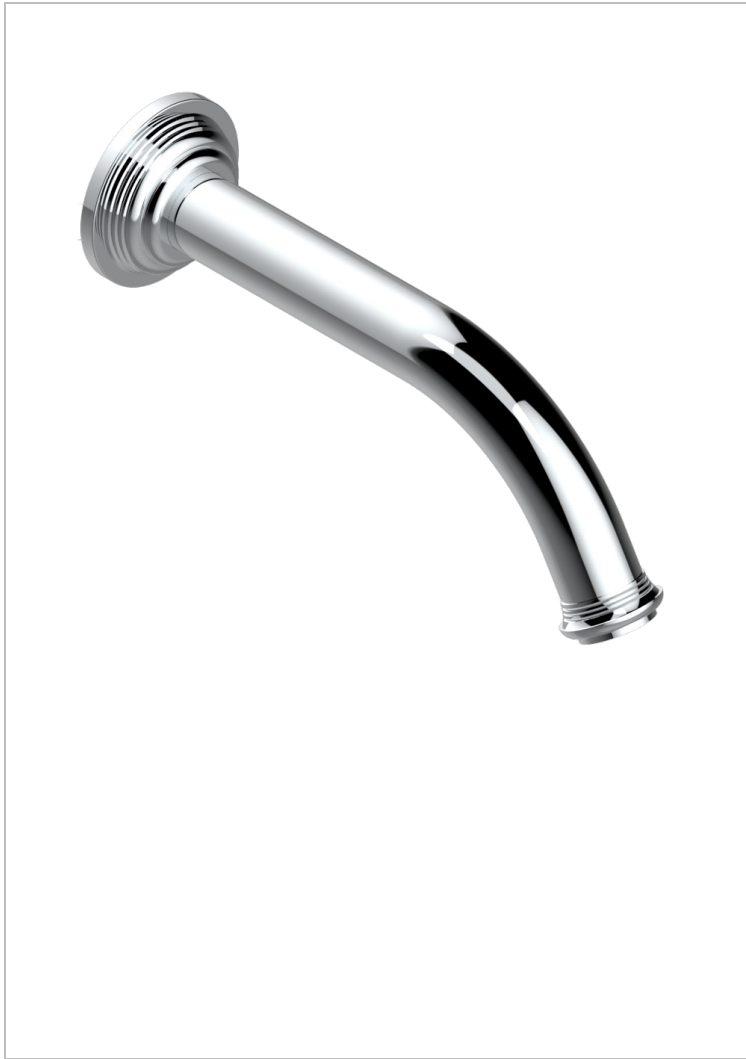

# WEST COAST WITH GUILLOCHE DECOR

U9C-42GB

Wall mounted bath spout, without T junction

THG<sup>®</sup>  
PARIS

## CARACTERÍSTICAS

- West coast with Guilloché decor
- Wall mounted bath spout, without T junction

## ACABADOS DISPONIBLES

Bronce claro - D01  
Cerámica negra mate - D30  
Cobre viejo mate - H07  
Cromo - A02  
Cromo mate - C02  
Dorado - F01

Dorado mate - F07  
Dorado pálido - F30  
Dorado pálido mate (sin barniz) - F31  
Natural smoked Brass - A13  
Níquel - B01  
Níquel mate - C01

Níquel viejo - H28  
Polished chrome with gold inlay - GA1  
Pvd blush - H62  
Pvd blush mate - H60  
Pvd color latón - H49  
Pvd color latón mate - H50

Pvd color níquel - H55  
Pvd color níquel mate - H56  
Pvd color oro - H52  
Pvd color oro mate - H53  
Pvd grafito - H64  
Pvd grafito mate - H65