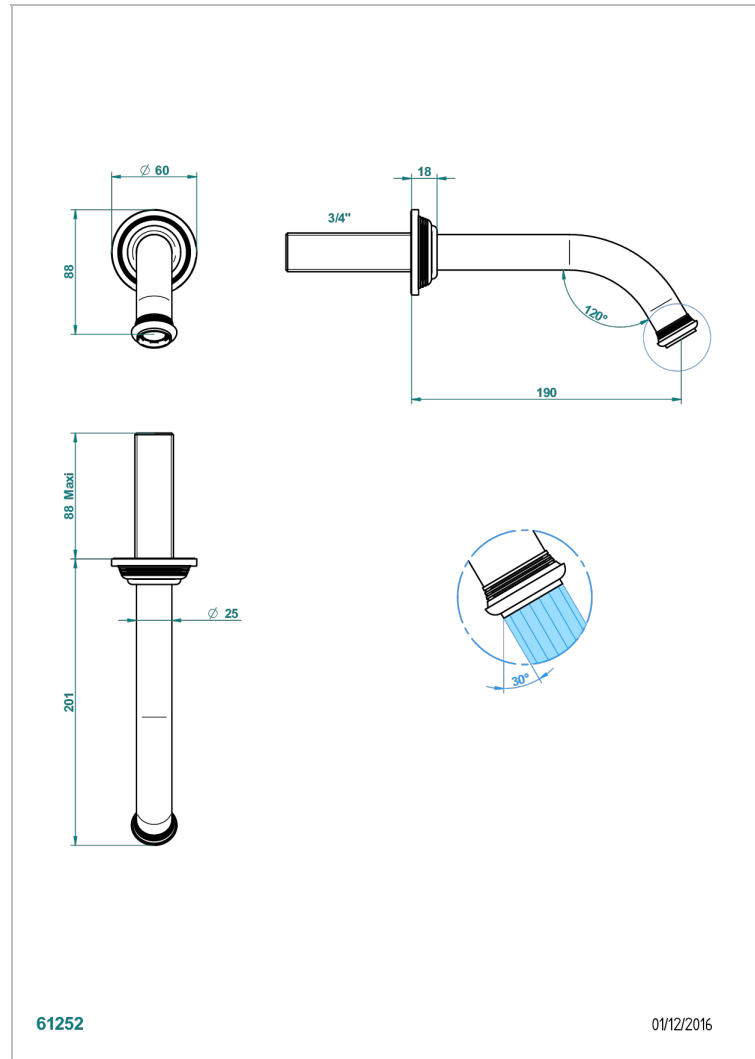

# WEST COAST WITH GUILLOCHE DECOR

U9C-42GB

Wall mounted bath spout, without T junction

THG<sup>®</sup>  
PARIS

61252

01/12/2016

## CHARACTERISTIC

- West coast with Guilloché decor
- Wall mounted bath spout, without T junction