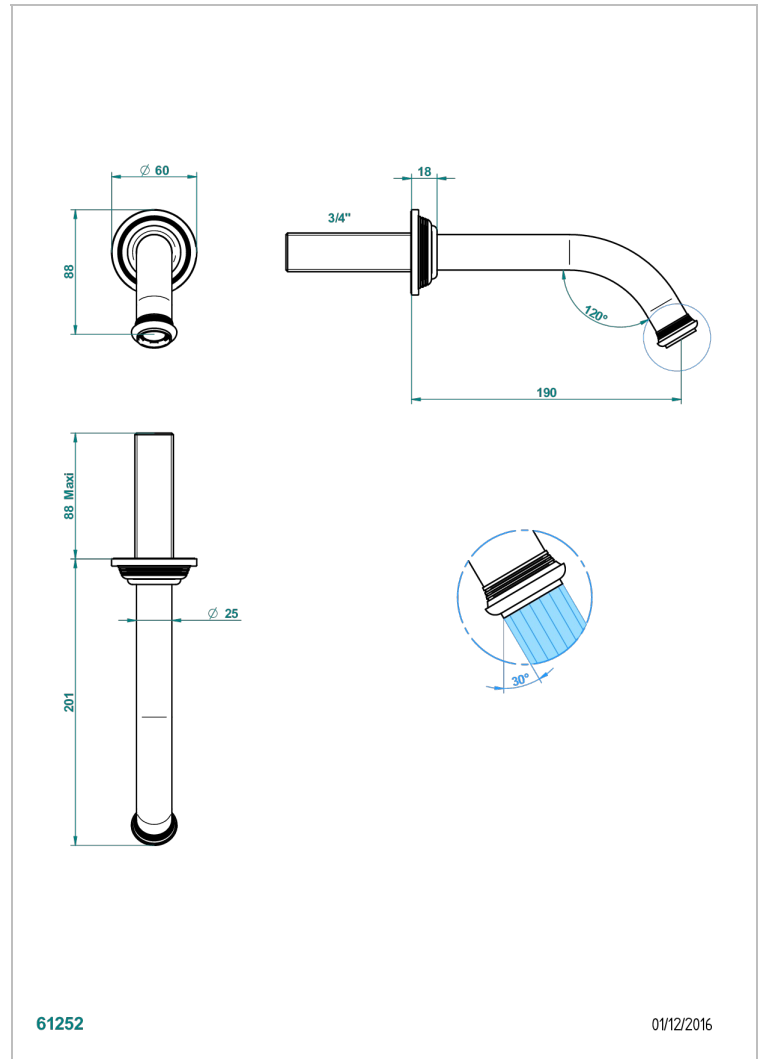

WEST COAST WITH GUILLOCHE DECOR

U9C-42GB

Wall mounted bath spout, without T junction

THG[®]
PARIS

61252

01/12/2016

EIGENSCHAFTEN

- West coast with Guilloché decor
- Wall mounted bath spout, without T junction

VERFÜGBARE OBERFLÄCHEN

Altnickel - H28
Blassgold - F30
Blassgold matt unlackiert - F31
Bronze hell - D01
Chrom - A02
Chrom matt - C02

Gold - F01
Gold matt - F07
Kupfer altrot matt lackiert - H07
Mattschwarz keramik - D30
Natural smoked Brass - A13
Nickel matt - C01