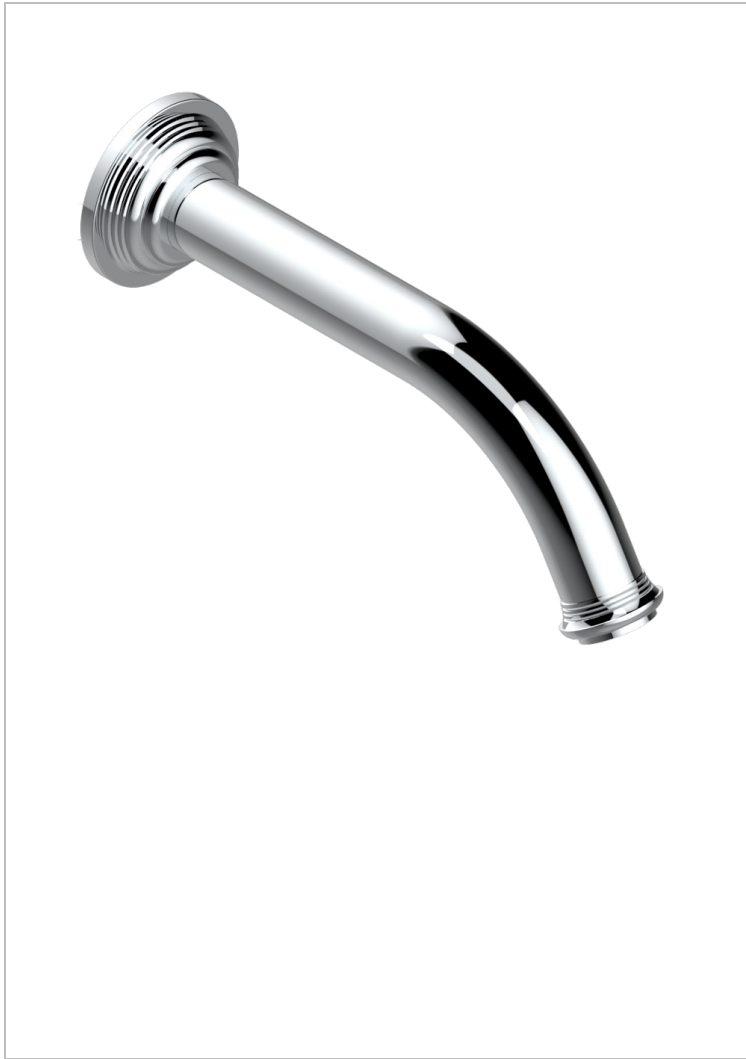

WEST COAST WITH GUILLOCHE DECOR

U9C-42GB

Wall mounted bath spout, without T junction

THG[®]
PARIS

61252

01/12/2016

EIGENSCHAFTEN

- West coast with Guilloché decor
- Wall mounted bath spout, without T junction

VERFÜGBARE OBERFLÄCHEN

Altnickel - H28
Blassgold - F30
Blassgold matt unlackiert - F31
Bronze hell - D01
Chrom - A02
Chrom matt - C02

Gold - F01
Gold matt - F07
Kupfer altrot matt lackiert - H07
Mattschwarz keramik - D30
Natural smoked Brass - A13
Nickel matt - C01

Polished chrome with gold inlay - GA1
Pvd blush - H62
Pvd blush matt - H60
Pvd bronze braun - F33
Pvd bronze braun matt - F34
Pvd gold - H52

Pvd gold matt - H53
Pvd graphite - H64
Pvd graphite matt - H65
Pvd messing - H49
Pvd messing matt - H50
Pvd nickel - H55