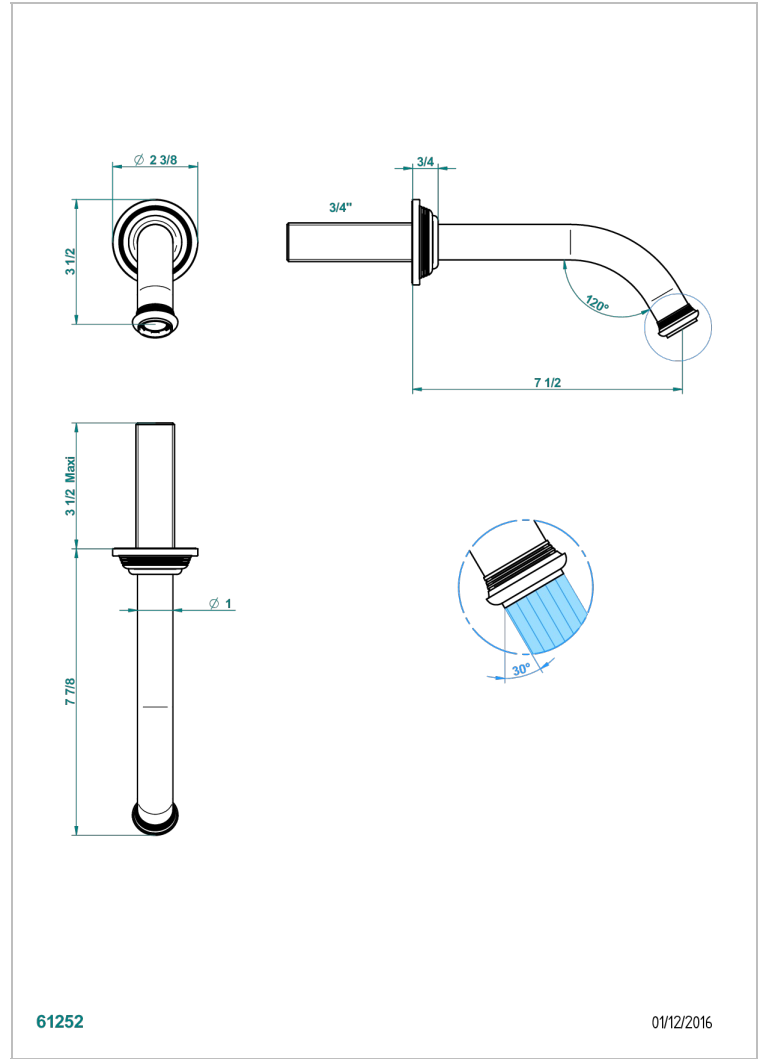

WEST COAST WITH GUILLOCHE DECOR

U9C-42GB

Wall mounted bath spout, without T junction

THG[®]
PARIS

61252

01/12/2016

CARACTERÍSTICAS

- West coast with Guilloché decor
- Wall mounted bath spout, without T junction