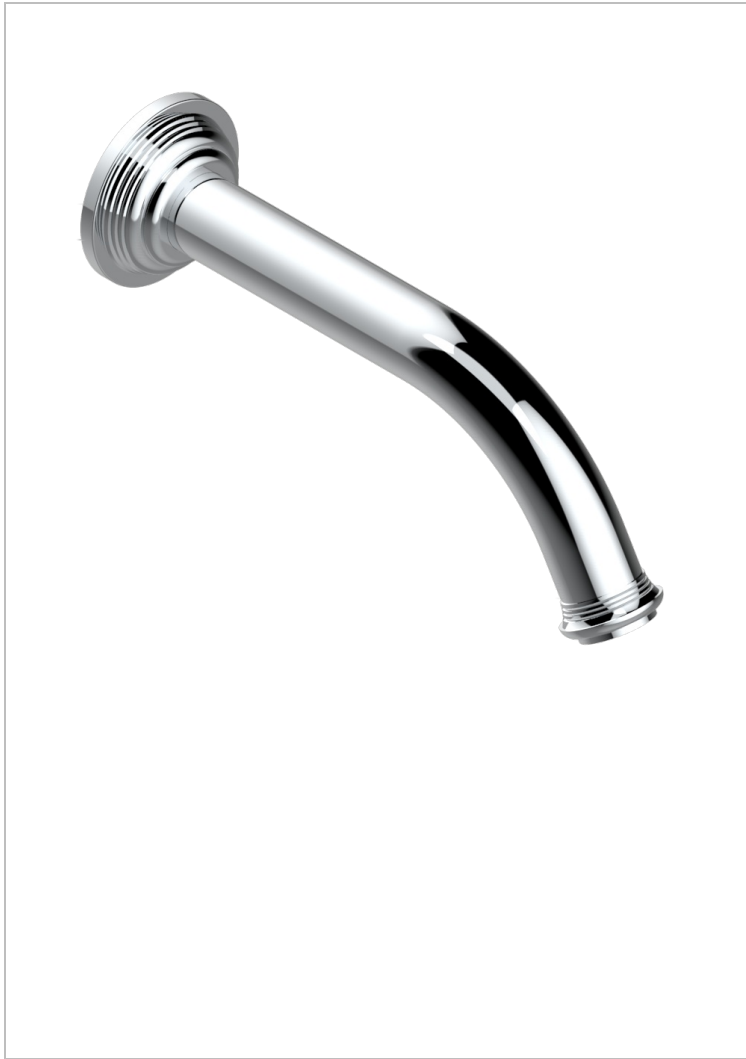

WEST COAST WITH GUILLOCHE DECOR

U9C-42GB

Wall mounted bath spout, without T junction

THG[®]
PARIS

61252

01/12/2016

CARACTERÍSTICAS

- West coast with Guilloché decor
- Wall mounted bath spout, without T junction

ACABADOS DISPONIBLES

Bronce claro - D01
Cerámica negra mate - D30
Cobre viejo mate - H07
Cromo - A02
Cromo mate - C02
Dorado - F01

Dorado mate - F07
Dorado pálido - F30
Dorado pálido mate (sin barniz) - F31
Natural smoked Brass - A13
Níquel - B01
Níquel mate - C01

Níquel viejo - H28
Polished chrome with gold inlay - GA1
Pvd blush - H62
Pvd blush mate - H60
Pvd color latón - H49
Pvd color latón mate - H50

Pvd color níquel - H55
Pvd color níquel mate - H56
Pvd color oro - H52
Pvd color oro mate - H53
Pvd grafito - H64
Pvd grafito mate - H65