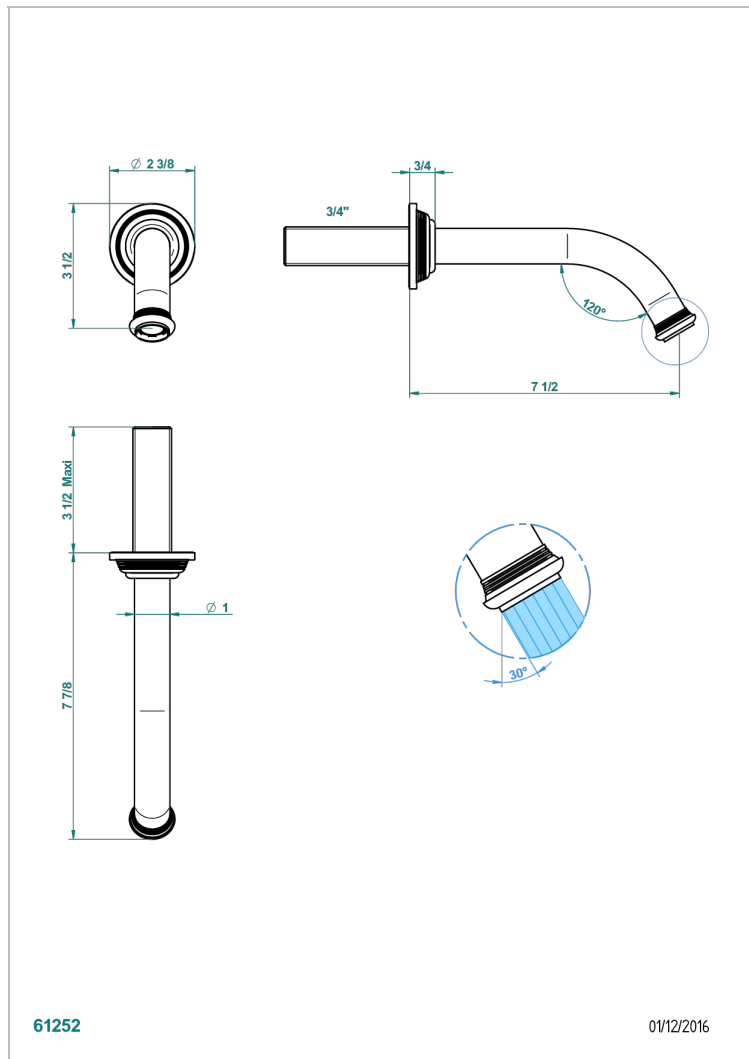

# WEST COAST WITH GUILLOCHE DECOR

U9C-42GB

Wall mounted bath spout, without T junction

THG<sup>®</sup>  
PARIS

## CHARACTERISTIC

- West coast with Guilloché decor
- Wall mounted bath spout, without T junction