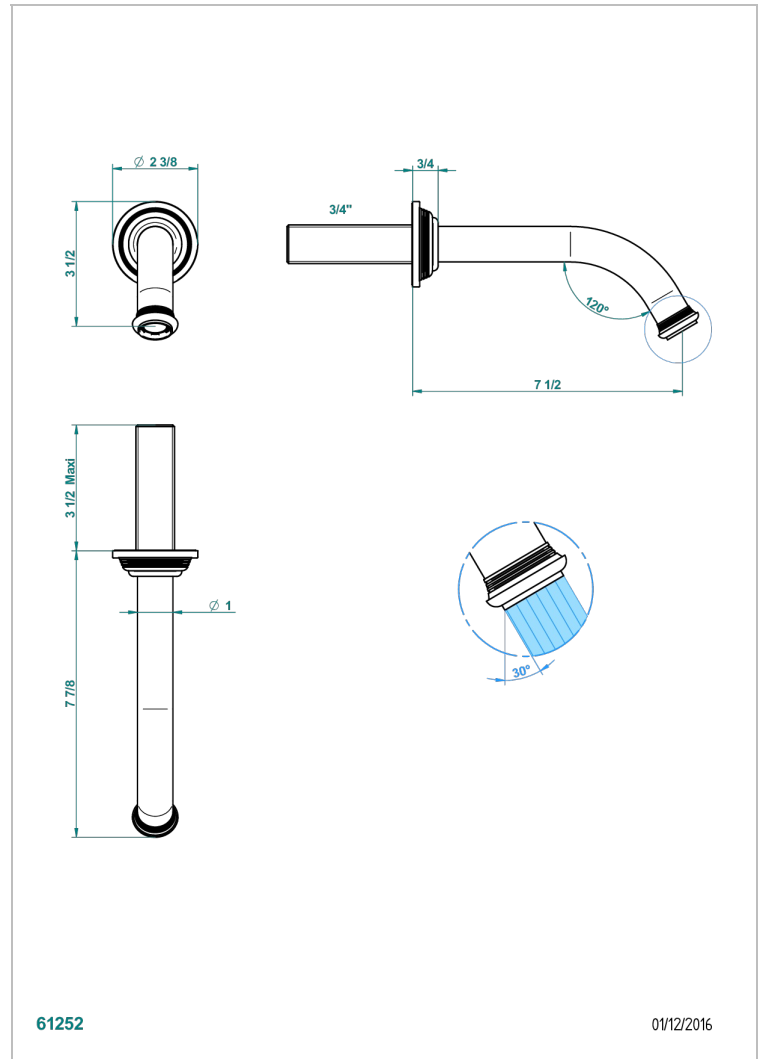

# WEST COAST WITH GUILLOCHE DECOR

U9C-42GB

Wall mounted bath spout, without T junction

THG<sup>®</sup>  
PARIS

## EIGENSCHAFTEN

- West coast with Guilloché decor
- Wall mounted bath spout, without T junction