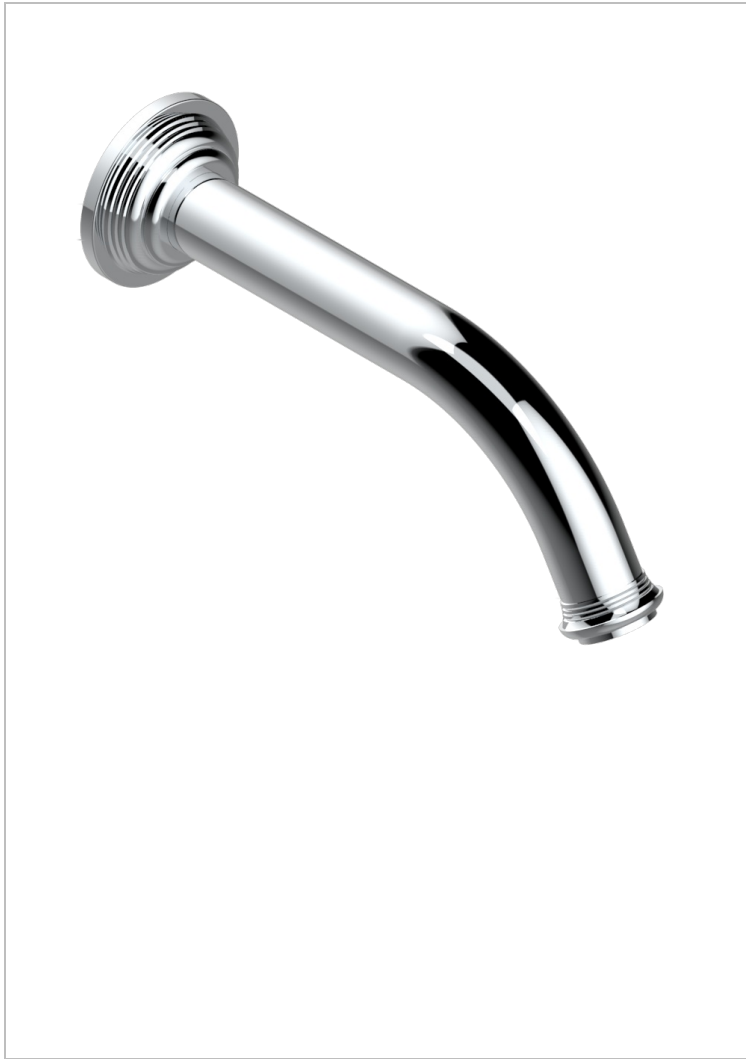

# WEST COAST WITH GUILLOCHE DECOR

U9C-42GB

Wall mounted bath spout, without T junction

THG<sup>®</sup>  
PARIS

## EIGENSCHAFTEN

- West coast with Guilloché decor
- Wall mounted bath spout, without T junction

## VERFÜGBARE OBERFLÄCHEN

Altnickel - H28  
Blassgold - F30  
Blassgold matt unlackiert - F31  
Bronze hell - D01  
Chrom - A02  
Chrom matt - C02

Gold - F01  
Gold matt - F07  
Kupfer altrot matt lackiert - H07  
Mattschwarz keramik - D30  
Natural smoked Brass - A13  
Nickel matt - C01