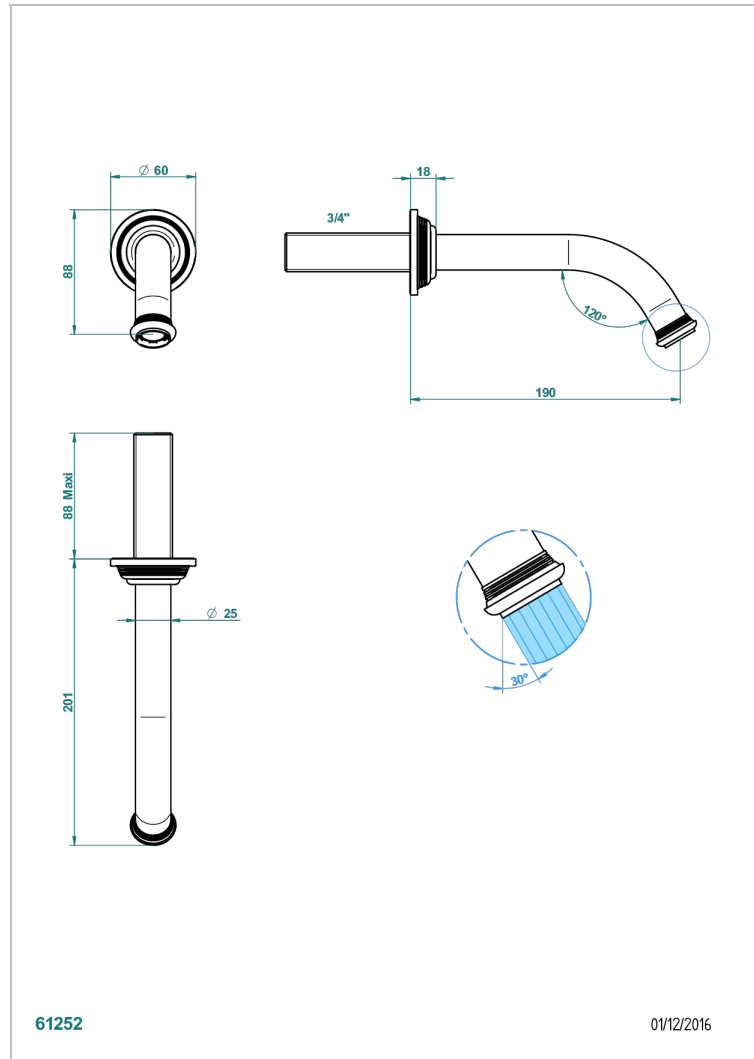

# WEST COAST WITH GUILLOCHE DECOR

U9C-42GB

Wall mounted bath spout, without T junction

THG<sup>®</sup>  
PARIS

61252

01/12/2016

## CHARACTERISTIC

- West coast with Guilloché decor
- Wall mounted bath spout, without T junction