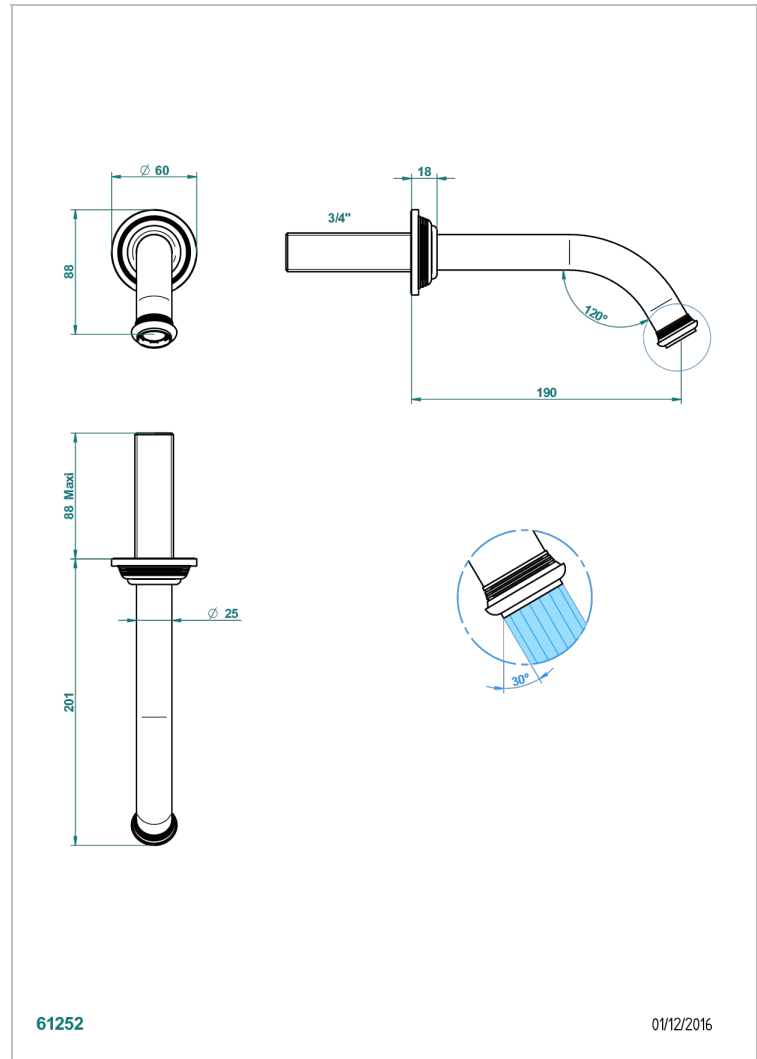

WEST COAST WITH GUILLOCHE DECOR

U9C-42GB

Wall mounted bath spout, without T junction

THG[®]
PARIS

EIGENSCHAFTEN

- West coast with Guilloché decor
- Wall mounted bath spout, without T junction

VERFÜGBARE OBERFLÄCHEN