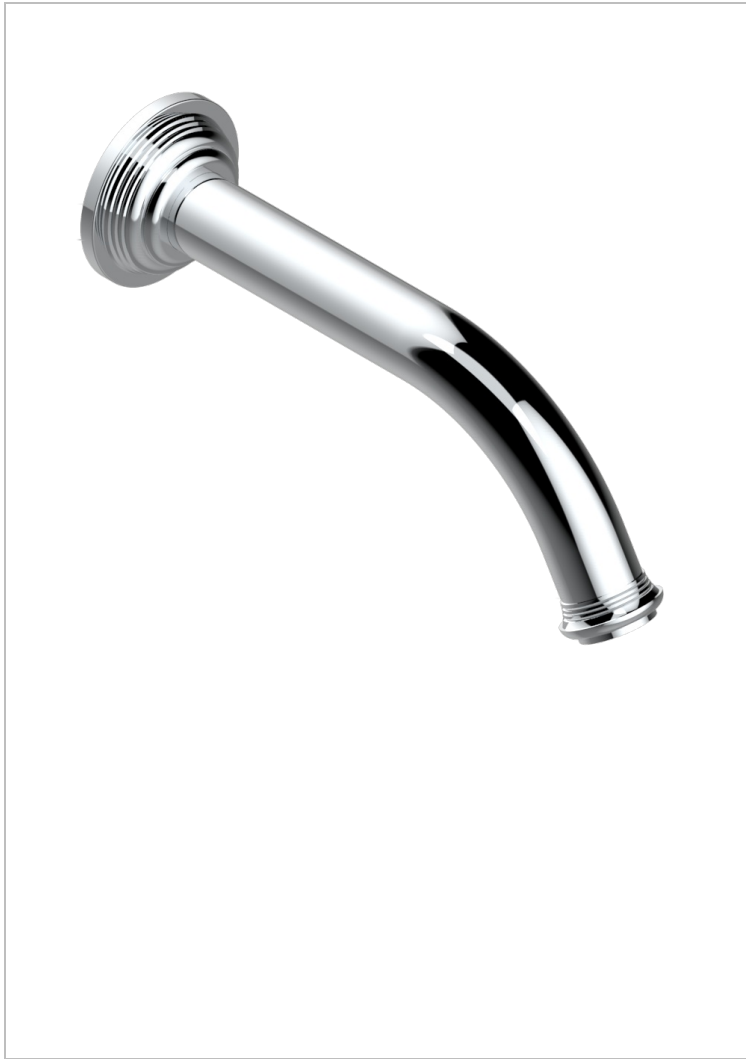

WEST COAST WITH GUILLOCHE DECOR

U9C-42GB

Wall mounted bath spout, without T junction

THG[®]
PARIS

EIGENSCHAFTEN

- West coast with Guilloché decor
- Wall mounted bath spout, without T junction

VERFÜGBARE OBERFLÄCHEN

Altnickel - H28
Blassgold - F30
Blassgold matt unlackiert - F31
Bronze hell - D01
Chrom - A02
Chrom matt - C02

Gold - F01
Gold matt - F07
Kupfer altrot matt lackiert - H07
Mattschwarz keramik - D30
Natural smoked Brass - A13
Nickel matt - C01

Polished chrome with gold inlay - GA1
Pvd blush - H62
Pvd blush matt - H60
Pvd bronze braun - F33
Pvd bronze braun matt - F34
Pvd gold - H52

Pvd gold matt - H53
Pvd graphite - H64
Pvd graphite matt - H65
Pvd messing - H49
Pvd messing matt - H50
Pvd nickel - H55