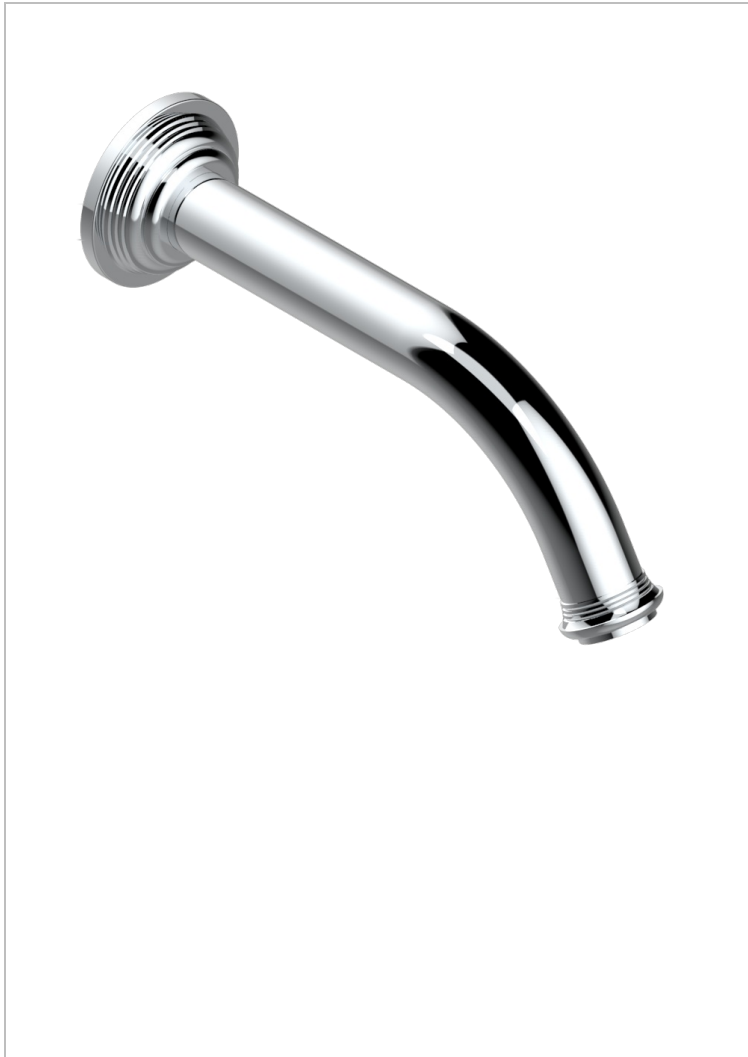

WEST COAST WITH GUILLOCHE DECOR

U9C-42GB

Wall mounted bath spout, without T junction

THG[®]
PARIS

CHARACTERISTIC

- West coast with Guilloché decor
- Wall mounted bath spout, without T junction

AVAILABLE FINITIONS

Antique nickel - H28
Black ceram - D30
Blush PVD - H62
Brass color PVD - H49
Brown bronze color PVD - F33
Gold color PVD - H52

Graphite PVD - H64
Lacquered light bronze - D01
Matt Umber PVD - H67
Matt blush PVD - H60
Matt brass color PVD - H50
Matt brown bronze color PVD - F34

Matt chrome - C02
Matt gold - F07
Matt gold color PVD - H53
Matt graphite PVD - H65
Matt nickel (color finish) - C01
Matt nickel color PVD - H56

Natural smoked Brass - A13
Nickel color PVD - H55
Polished chrome (color finish) - A02
Polished chrome with gold inlay - GA1
Polished gold (color finish) - F01
Polished nickel - B01

Soft gold - F30
Soft matt gold - F31
Umber PVD - H66
Varnished matt antique red copper (color finish) - H07