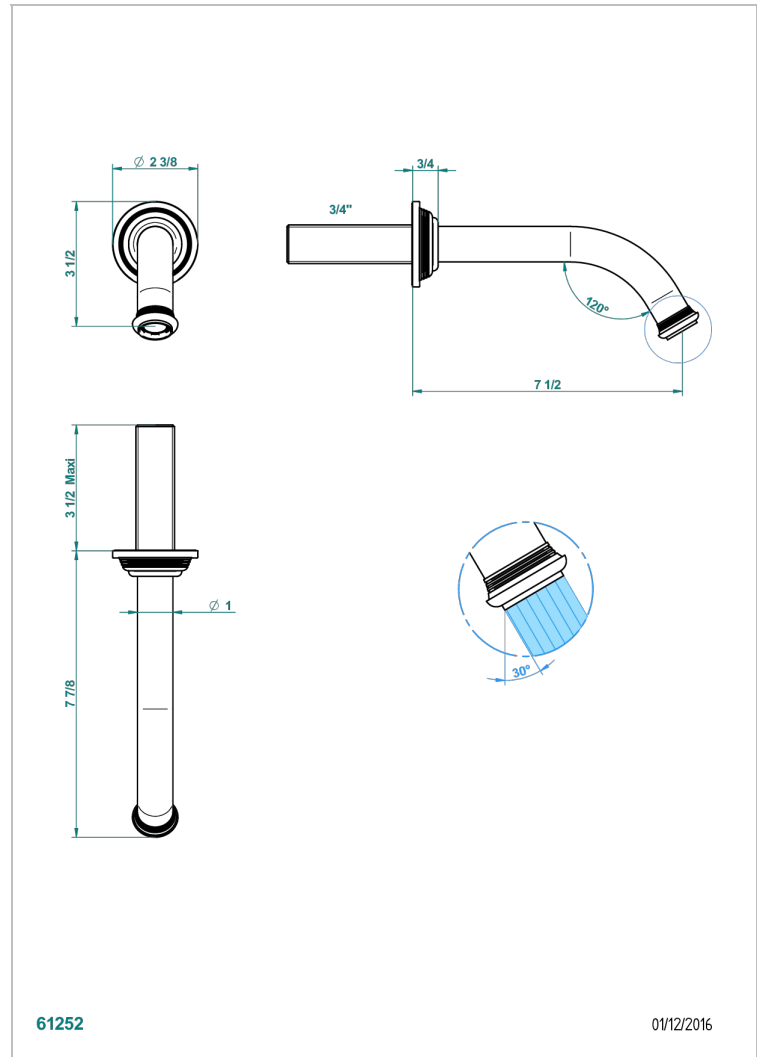

WEST COAST WITH GUILLOCHE DECOR

U9C-42GB

Wall mounted bath spout, without T junction

THG[®]
PARIS

CHARACTERISTIC

- West coast with Guilloché decor
- Wall mounted bath spout, without T junction

AVAILABLE FINITIONS