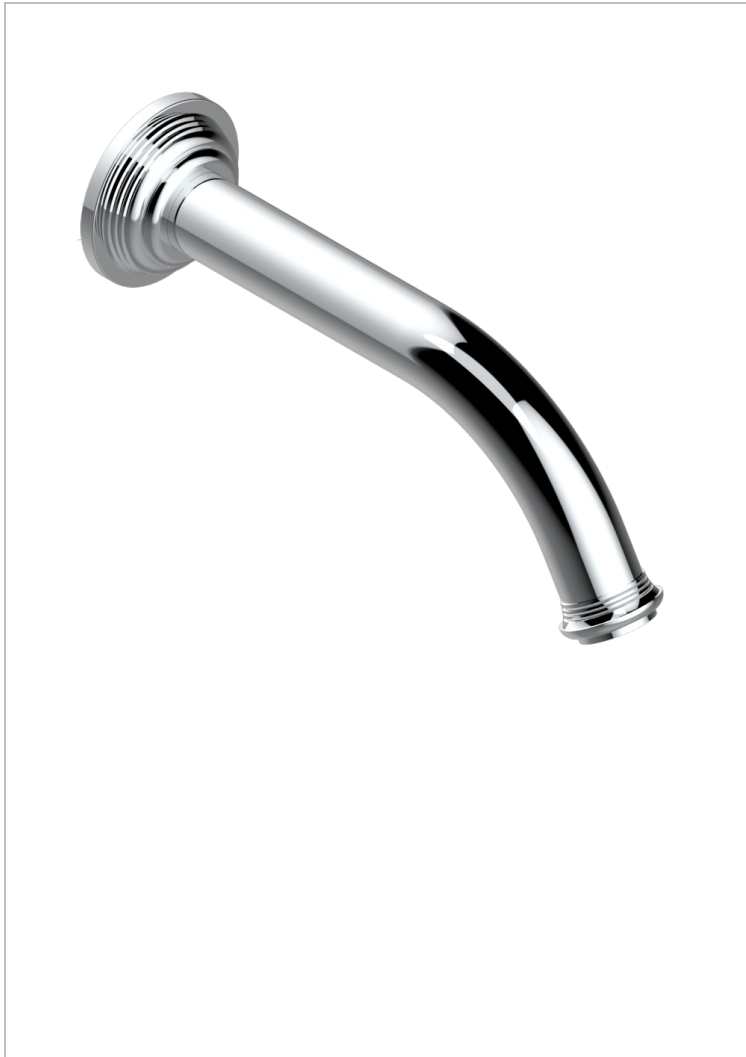

# WEST COAST WITH GUILLOCHE DECOR

U9C-42GB

Wall mounted bath spout, without T junction

THG<sup>®</sup>  
PARIS

## EIGENSCHAFTEN

- West coast with Guilloché decor
- Wall mounted bath spout, without T junction

## VERFÜGBARE OBERFLÄCHEN

Altnickel - H28  
Blassgold - F30  
Blassgold matt unlackiert - F31  
Bronze hell - D01  
Chrom - A02  
Chrom matt - C02

Gold - F01  
Gold matt - F07  
Kupfer altrot matt lackiert - H07  
Mattschwarz keramik - D30  
Natural smoked Brass - A13  
Nickel matt - C01