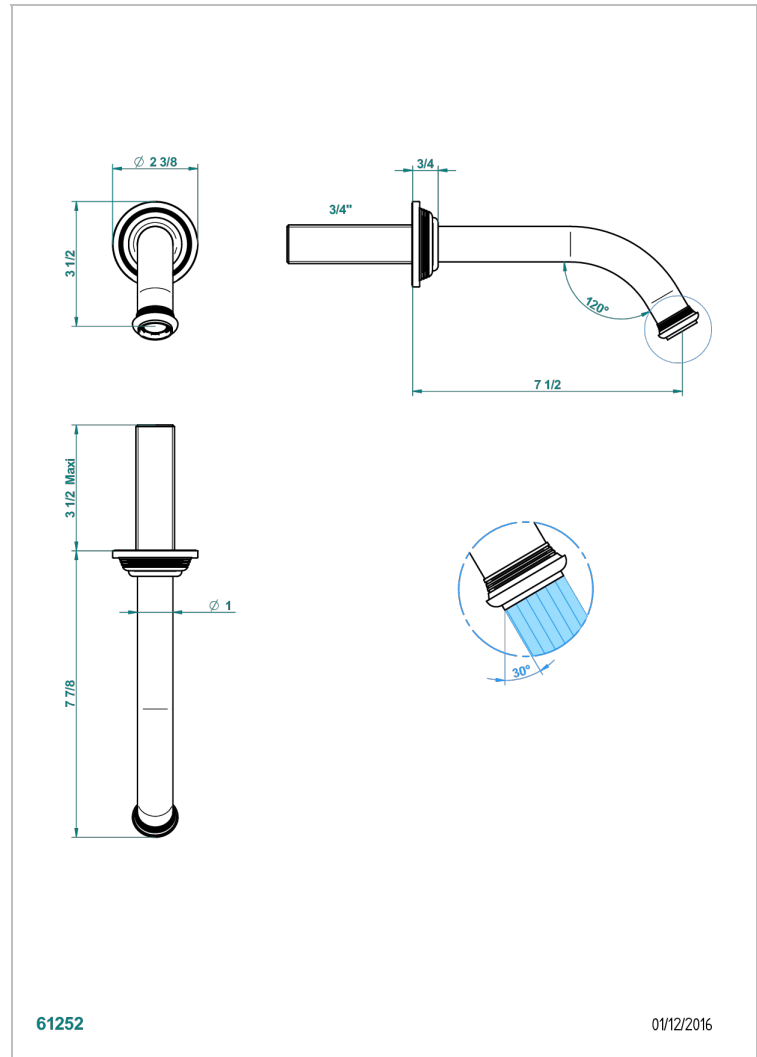

# WEST COAST WITH GUILLOCHE DECOR

U9C-42GB

Wall mounted bath spout, without T junction

THG<sup>®</sup>  
PARIS

## EIGENSCHAFTEN

- West coast with Guilloché decor
- Wall mounted bath spout, without T junction