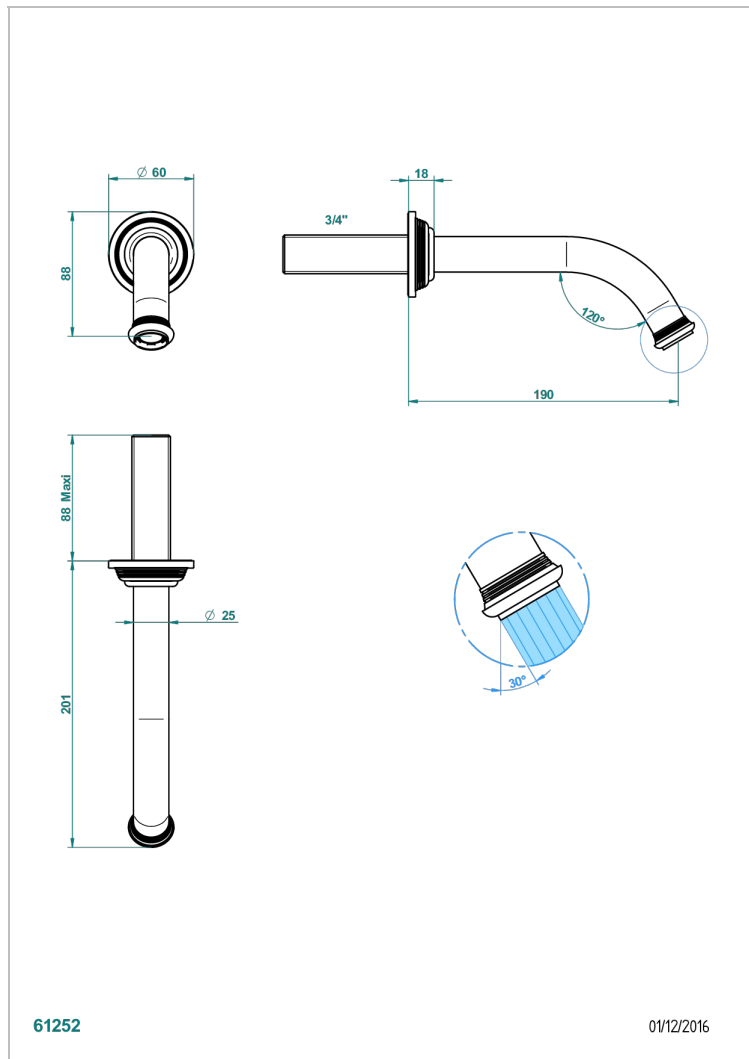

# WEST COAST METAL WITH LEVER

U9B-42GB

Wall mounted bath spout, without T junction

THG<sup>®</sup>  
PARIS

61252

01/12/2016

## CARACTERÍSTICAS

- West Coast Metal with lever
- Wall mounted bath spout, without T junction