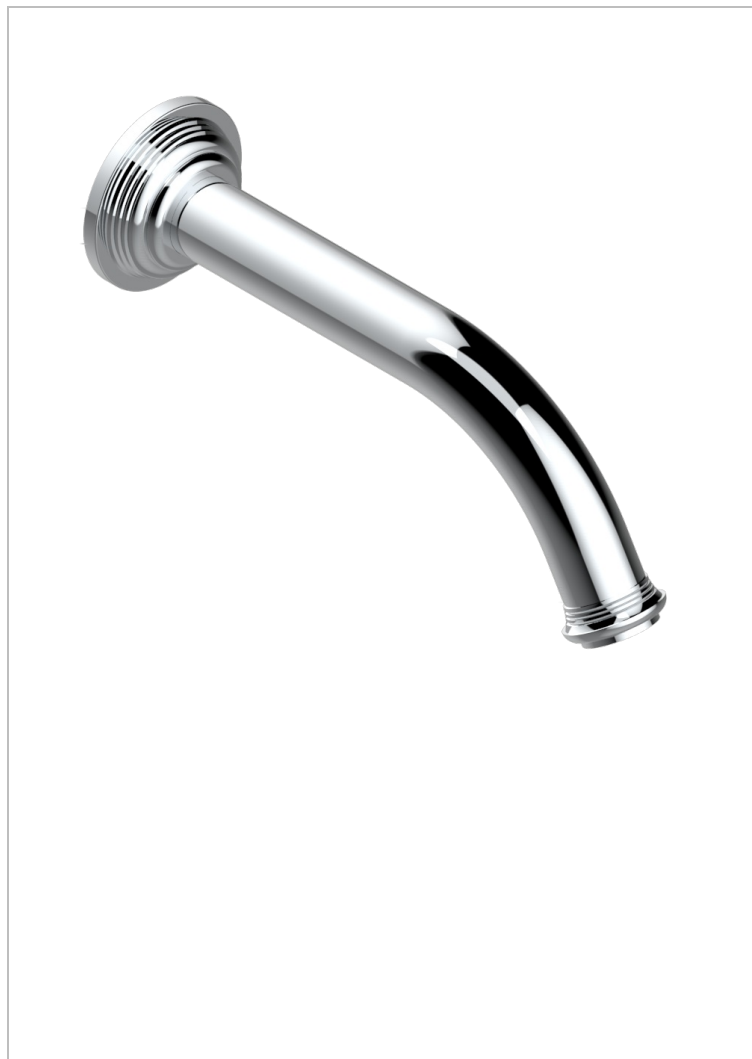

# WEST COAST METAL WITH LEVER

U9B-42GB

Wall mounted bath spout, without T junction

THG<sup>®</sup>  
PARIS

61252

01/12/2016

## CARACTERÍSTICAS

- West Coast Metal with lever
- Wall mounted bath spout, without T junction

## ACABADOS DISPONIBLES

Bronce claro - D01  
Cerámica negra mate - D30  
Cobre viejo mate - H07  
Cromo - A02  
Cromo mate - C02  
Dorado - F01

Dorado mate - F07  
Dorado pálido - F30  
Dorado pálido mate (sin barniz) - F31  
Natural smoked Brass - A13  
Níquel - B01  
Níquel mate - C01

Níquel viejo - H28  
Polished chrome with gold inlay - GA1  
Pvd blush - H62  
Pvd blush mate - H60  
Pvd color latón - H49  
Pvd color latón mate - H50

Pvd color níquel - H55  
Pvd color níquel mate - H56  
Pvd color oro - H52  
Pvd color oro mate - H53  
Pvd grafito - H64  
Pvd grafito mate - H65