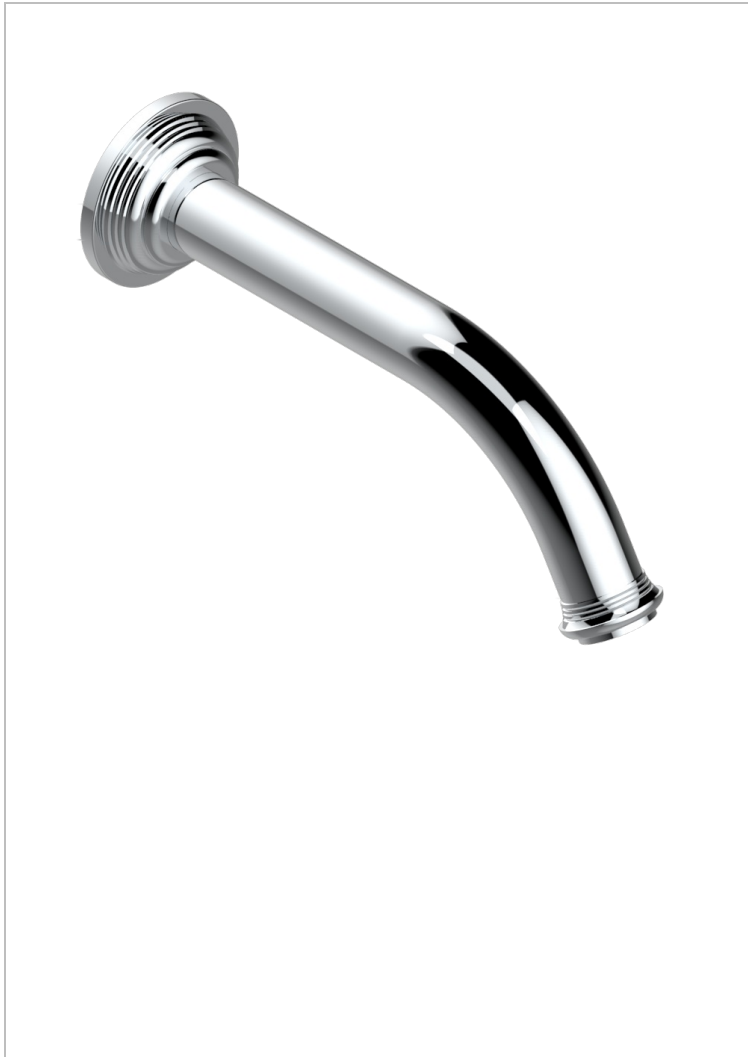

# WEST COAST METAL WITH LEVER HANDLES

U9B-42GB

Bath spout, wall mounted

THG<sup>®</sup>  
PARIS

## CHARACTERISTIC

- West Coast Metal with lever handles
- Bath spout, wall mounted

## AVAILABLE FINITIONS

Black ceram - D30  
Blush PVD - H62  
Brass color PVD - H49  
Brown bronze color PVD - F33  
Chrome polished - A02  
Copper antique matt, coated - H07

Gold color PVD - H52  
Gold mat - F07  
Gold polished - F01  
Graphite PVD - H64  
Light coated bronze - D01  
Matt Umber PVD - H67

Matt blush PVD - H60  
Matt brass color PVD - H50  
Matt brown bronze color PVD - F34  
Matt chrome (American satin) - C02  
Matt gold color PVD - H53  
Matt graphite PVD - H65

Matt nickel (American satin) - C01  
Matt nickel color PVD - H56  
Natural smoked Brass - A13  
Nickel antique / Sovereign - H28  
Nickel color PVD - H55  
Nickel polished - B01