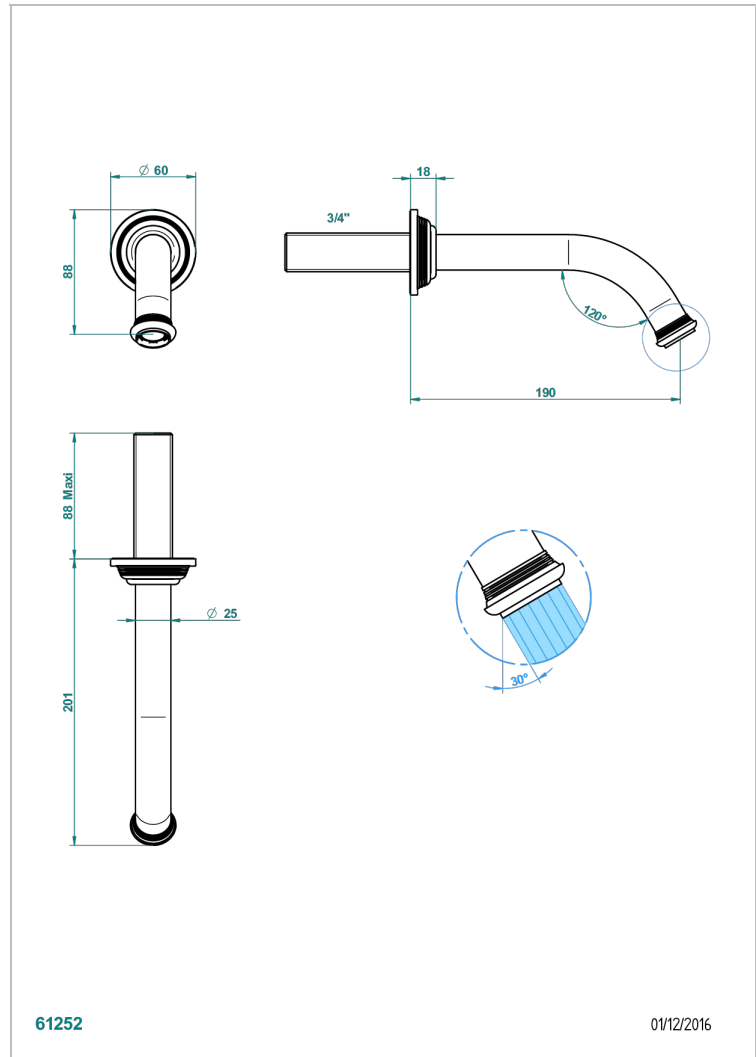

# WEST COAST METAL WITH LEVER HANDLES

U9B-42GB

Bath spout, wall mounted

THG<sup>®</sup>  
PARIS

## CHARACTERISTIC

- West Coast Metal with lever handles
- Bath spout, wall mounted