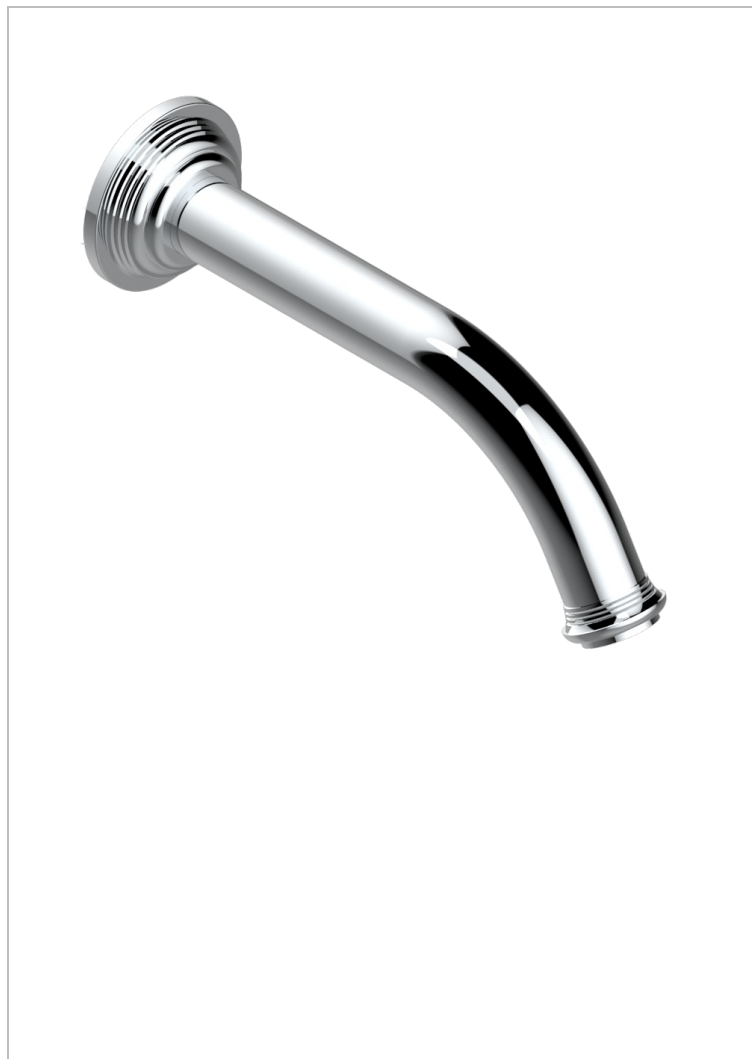

WEST COAST METAL WITH LEVER

U9B-42GB

Wall mounted bath spout, without T junction

THG[®]
PARIS

61252

01/12/2016

CARACTERÍSTICAS

- West Coast Metal with lever
- Wall mounted bath spout, without T junction

ACABADOS DISPONIBLES

Bronce claro - D01
Cerámica negra mate - D30
Cobre viejo mate - H07
Cromo - A02
Cromo mate - C02
Dorado - F01

Dorado mate - F07
Dorado pálido - F30
Dorado pálido mate (sin barniz) - F31
Natural smoked Brass - A13
Níquel - B01
Níquel mate - C01

Níquel viejo - H28
Polished chrome with gold inlay - GA1
Pvd blush - H62
Pvd blush mate - H60
Pvd color latón - H49
Pvd color latón mate - H50

Pvd color níquel - H55
Pvd color níquel mate - H56
Pvd color oro - H52
Pvd color oro mate - H53
Pvd grafito - H64
Pvd grafito mate - H65