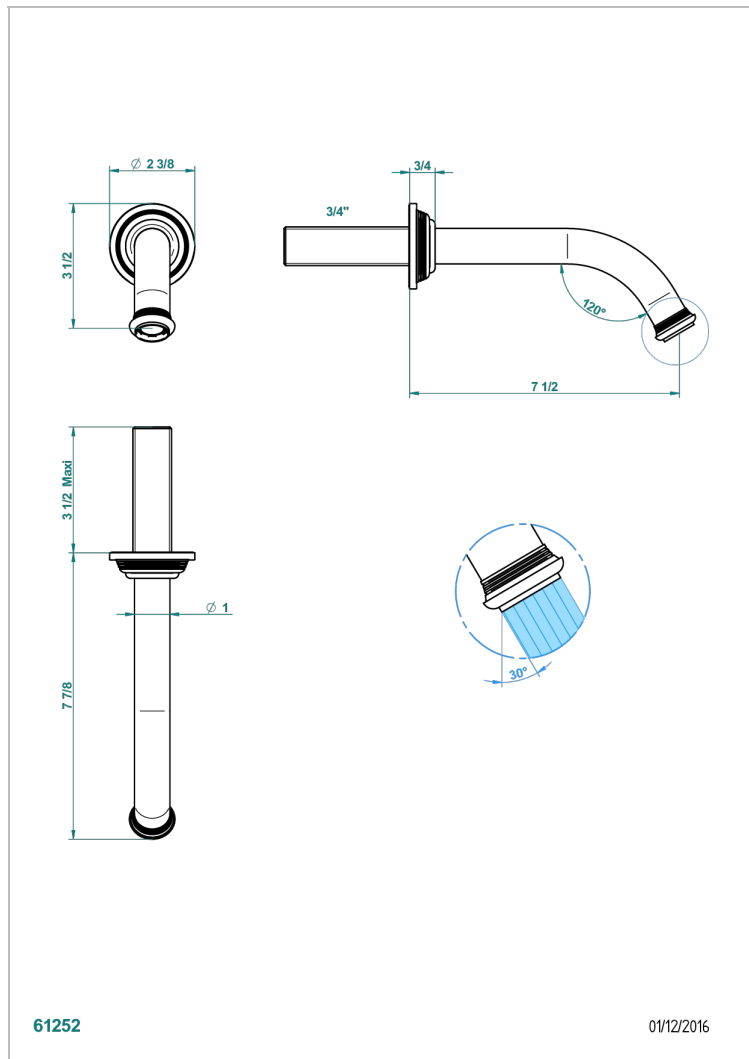

WEST COAST METAL WITH LEVER

U9B-42GB

Wall mounted bath spout, without T junction

THG[®]
PARIS

61252

01/12/2016

CARACTERÍSTICAS

- West Coast Metal with lever
- Wall mounted bath spout, without T junction

Níquel viejo - H28
Polished chrome with gold inlay - GA1
Pvd blush - H62
Pvd blush mate - H60
Pvd color latón - H49
Pvd color latón mate - H50

Pvd color níquel - H55
Pvd color níquel mate - H56
Pvd color oro - H52
Pvd color oro mate - H53
Pvd grafito - H64
Pvd grafito mate - H65