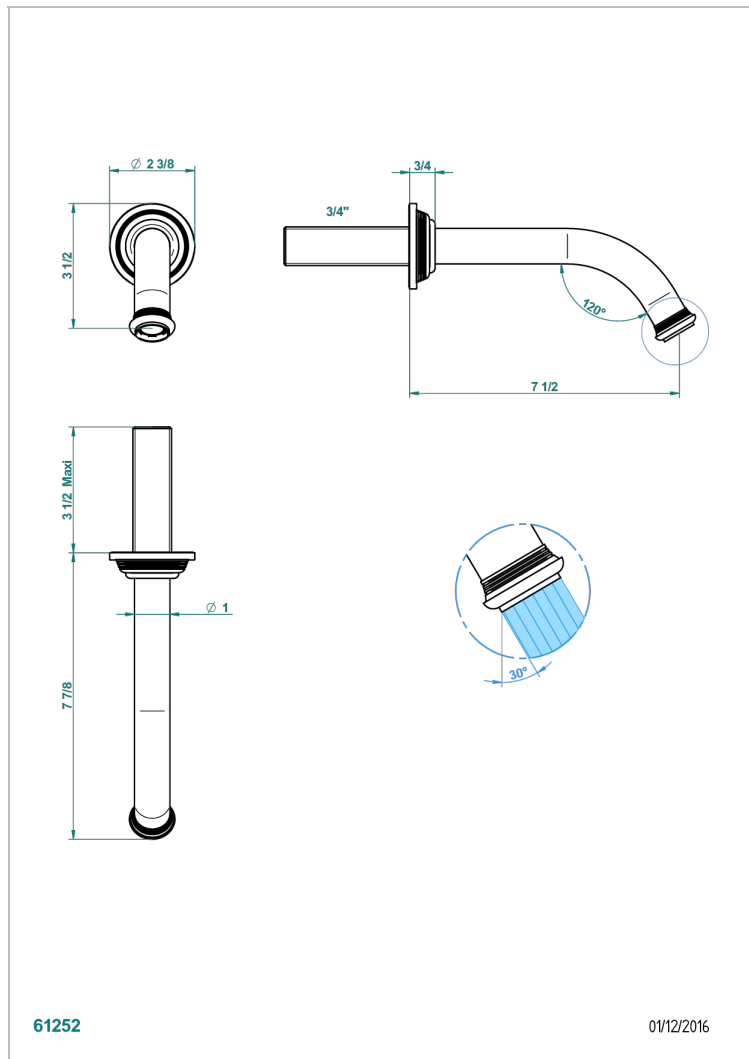

# WEST COAST METAL WITH LEVER HANDLES

U9B-42GB

Bath spout, wall mounted

THG<sup>®</sup>  
PARIS

## CHARACTERISTIC

- West Coast Metal with lever handles
- Bath spout, wall mounted