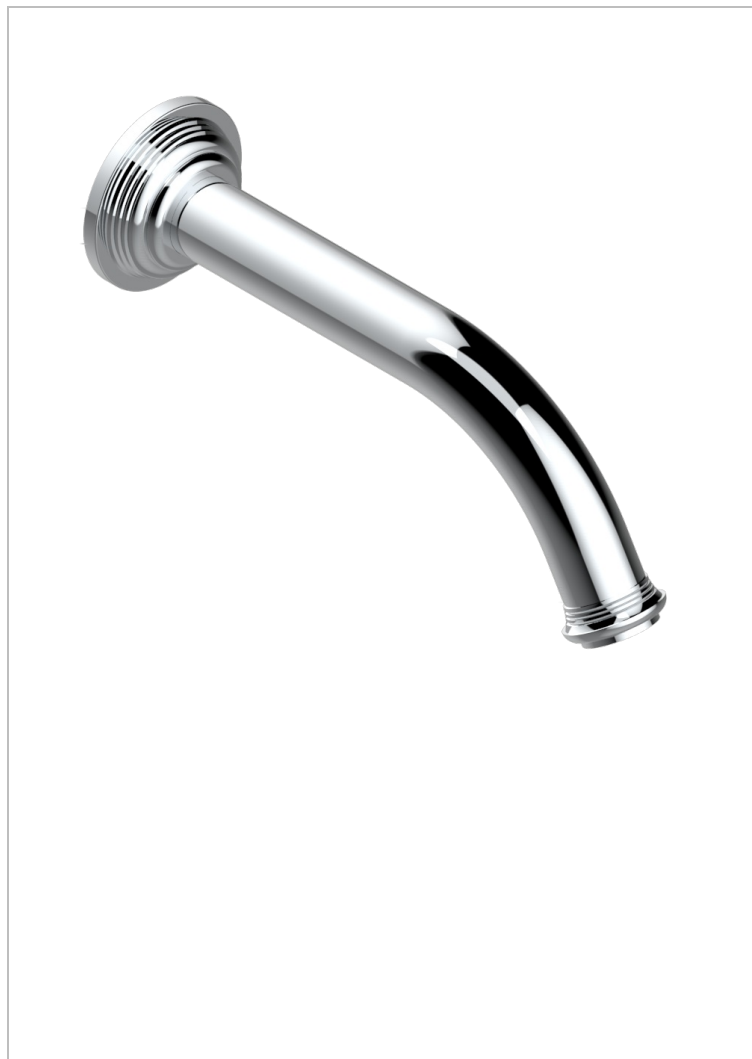

# WEST COAST METAL WITH LEVER HANDLES

U9B-42GB

Bath spout, wall mounted

THG<sup>®</sup>  
PARIS

## CHARACTERISTIC

- West Coast Metal with lever handles
- Bath spout, wall mounted

Matt blush PVD - H60  
Matt brass color PVD - H50  
Matt brown bronze color PVD - F34  
Matt chrome (American satin) - C02  
Matt gold color PVD - H53  
Matt graphite PVD - H65

Matt nickel (American satin) - C01  
Matt nickel color PVD - H56  
Natural smoked Brass - A13  
Nickel antique / Sovereign - H28  
Nickel color PVD - H55  
Nickel polished - B01