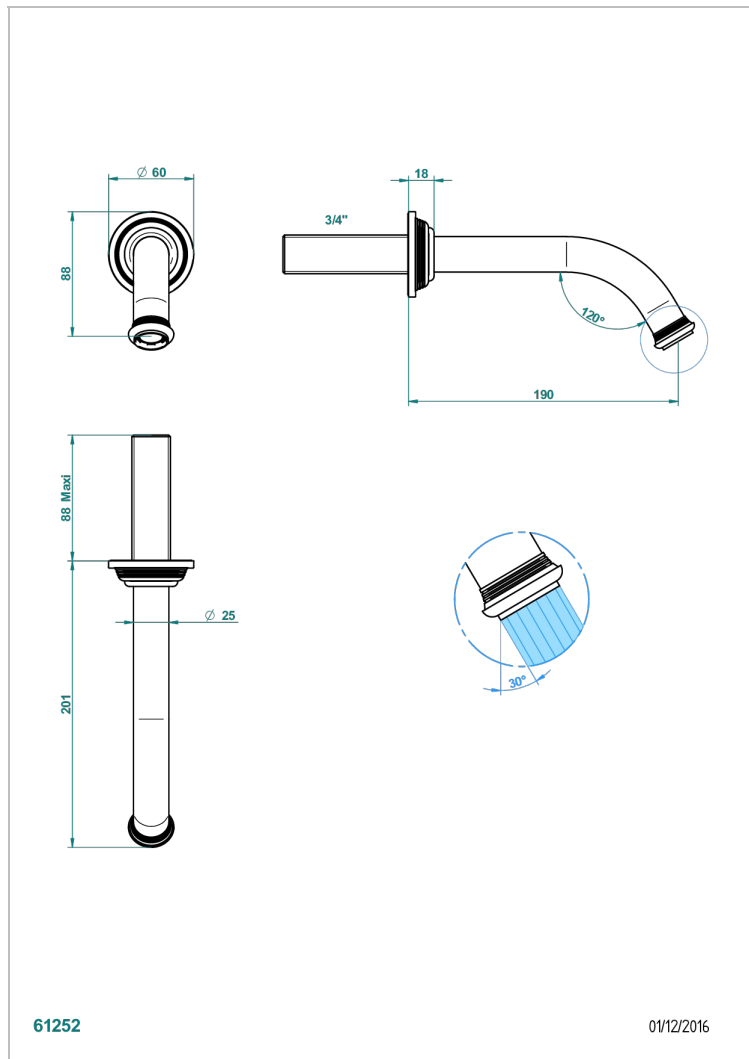

WEST COAST METAL WITH LEVER

U9B-42GB

Wall mounted bath spout, without T junction

THG[®]
PARIS

61252

01/12/2016

CARACTERÍSTICAS

- West Coast Metal with lever
- Wall mounted bath spout, without T junction