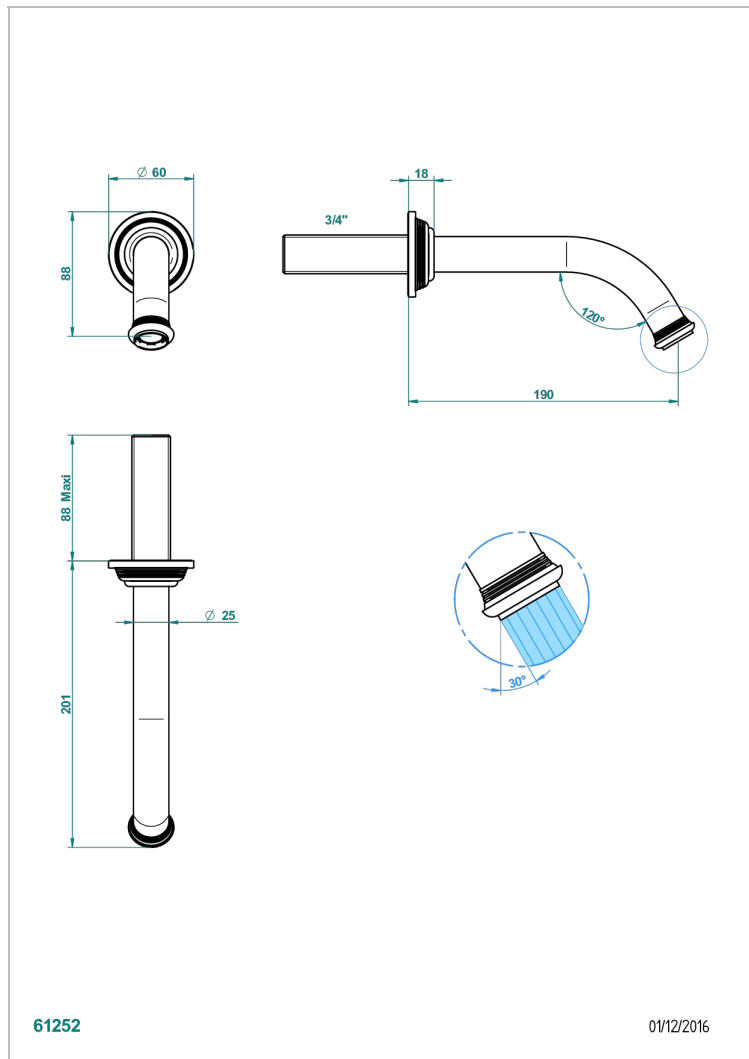

WEST COAST METAL WITH LEVER

U9B-42GB

Wall mounted bath spout, without T junction

THG[®]
PARIS

CHARACTERISTIC

- West Coast Metal with lever
- Wall mounted bath spout, without T junction

AVAILABLE FINITIONS

Antique nickel - H28
Black ceram - D30
Blush PVD - H62
Brass color PVD - H49
Brown bronze color PVD - F33
Gold color PVD - H52