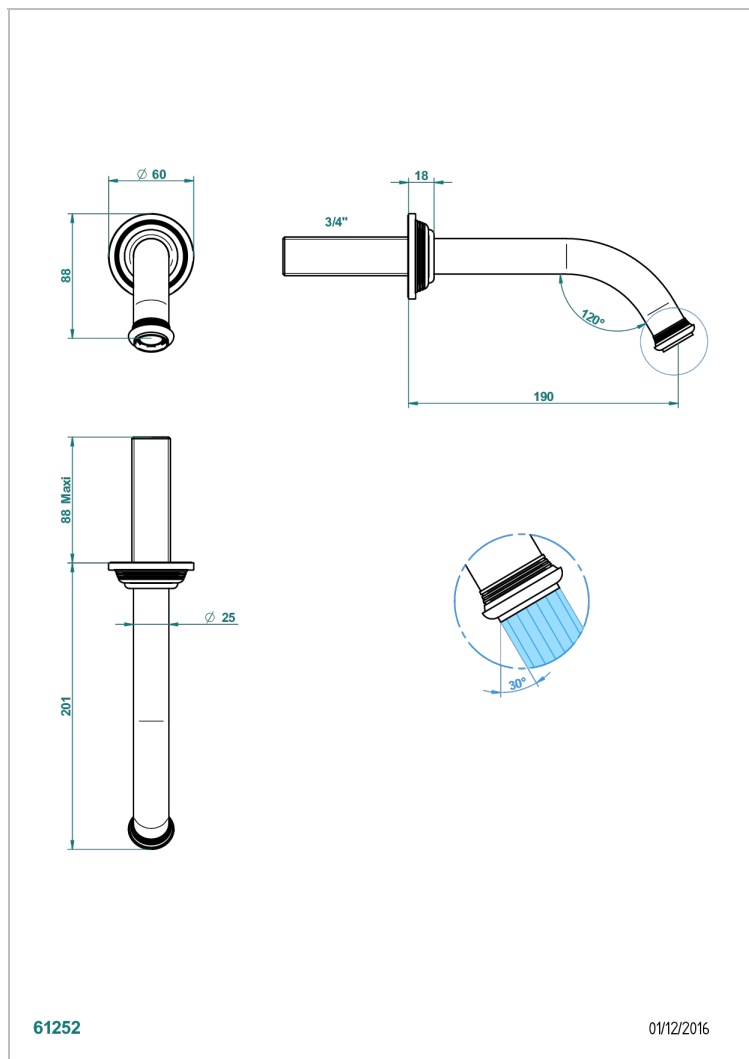

WEST COAST METAL WITH LEVER

U9B-42GB

Wall mounted bath spout, without T junction

THG[®]
PARIS

EIGENSCHAFTEN

- West Coast Metal with lever
- Wall mounted bath spout, without T junction

VERFÜGBARE OBERFLÄCHEN