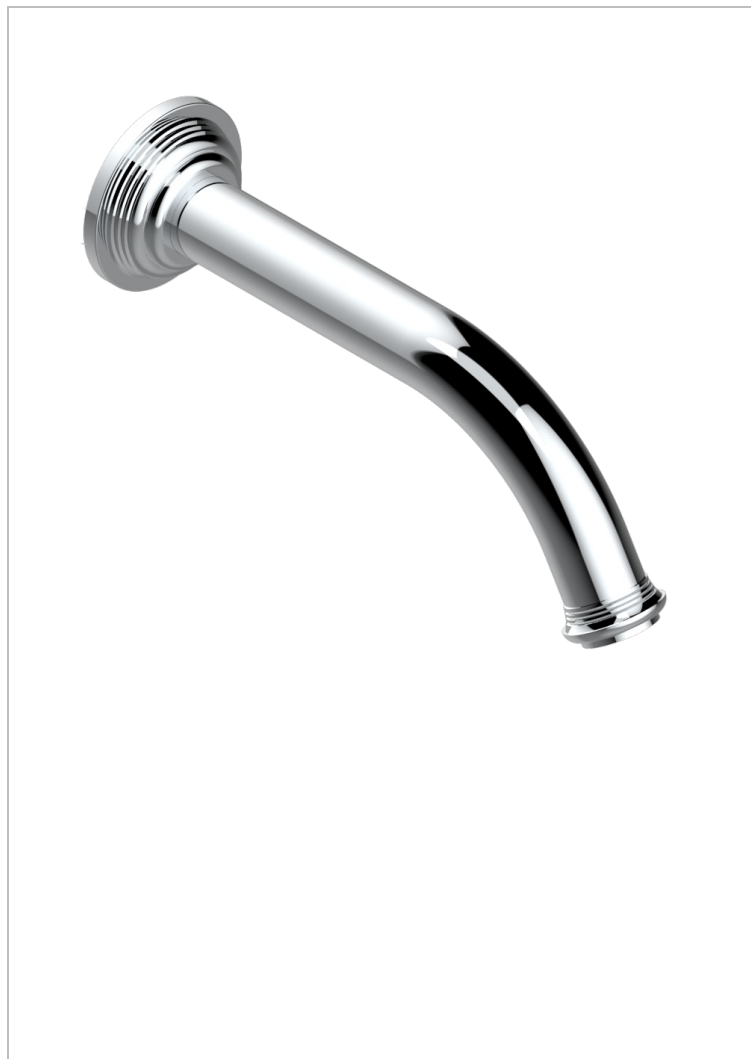

WEST COAST METAL WITH LEVER

U9B-42GB

Wall mounted bath spout, without T junction

THG[®]
PARIS

EIGENSCHAFTEN

- West Coast Metal with lever
- Wall mounted bath spout, without T junction

VERFÜGBARE OBERFLÄCHEN

Altnickel - H28
Blassgold - F30
Blassgold matt unlackiert - F31
Bronze hell - D01
Chrom - A02
Chrom matt - C02

Gold - F01
Gold matt - F07
Kupfer altrot matt lackiert - H07
Mattschwarz keramik - D30
Natural smoked Brass - A13
Nickel matt - C01

Polished chrome with gold inlay - GA1
Pvd blush - H62
Pvd blush matt - H60
Pvd bronze braun - F33
Pvd bronze braun matt - F34
Pvd gold - H52

Pvd gold matt - H53
Pvd graphite - H64
Pvd graphite matt - H65
Pvd messing - H49
Pvd messing matt - H50
Pvd nickel - H55