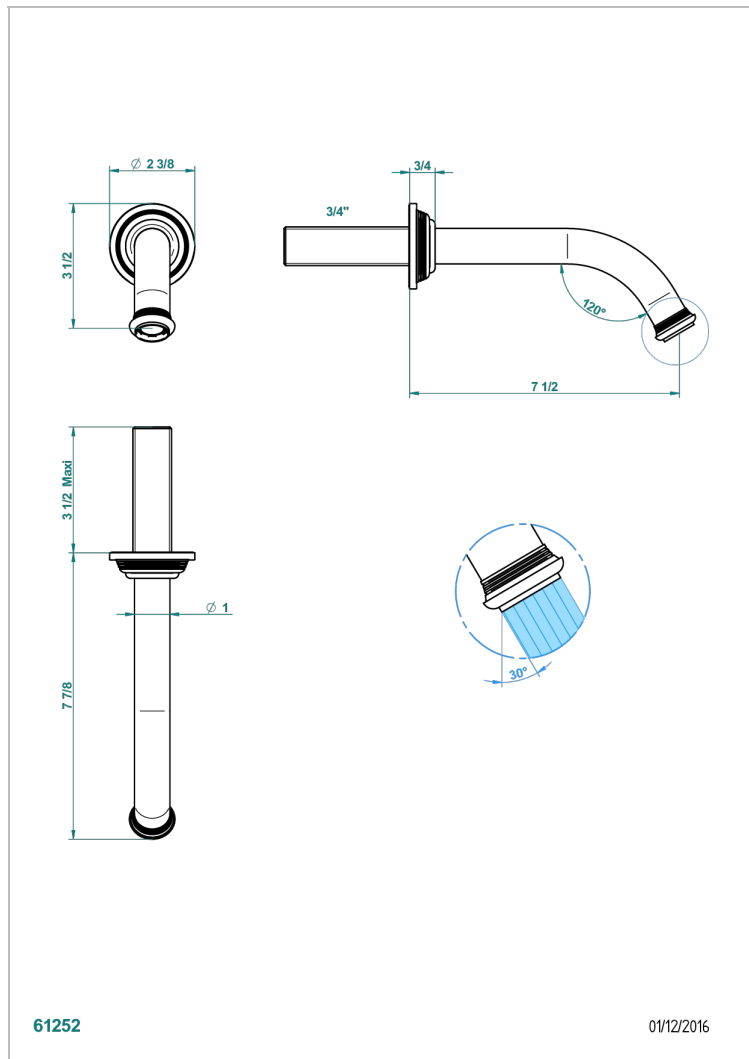

# WEST COAST METAL WITH LEVER

U9B-42GB

Wall mounted bath spout, without T junction

THG<sup>®</sup>  
PARIS

61252

01/12/2016

## CARACTERÍSTICAS

- West Coast Metal with lever
- Wall mounted bath spout, without T junction