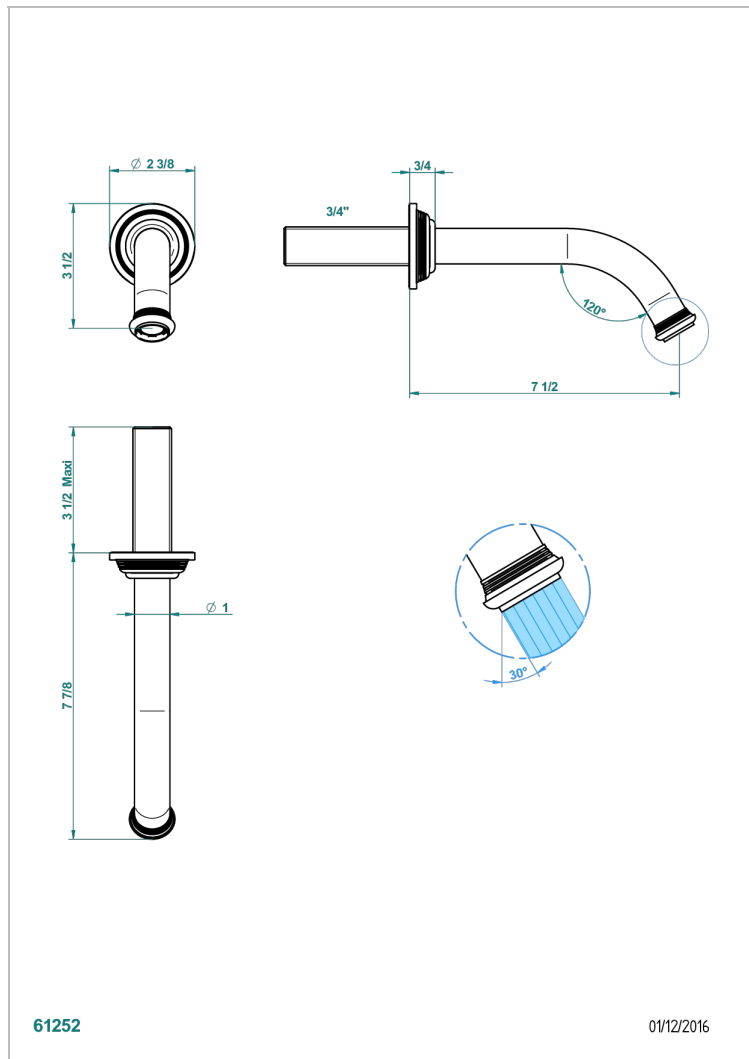

WEST COAST METAL WITH LEVER

U9B-42GB

Wall mounted bath spout, without T junction

THG[®]
PARIS

CHARACTERISTIC

- West Coast Metal with lever
- Wall mounted bath spout, without T junction

AVAILABLE FINITIONS

Antique nickel - H28
Black ceram - D30
Blush PVD - H62
Brass color PVD - H49
Brown bronze color PVD - F33
Gold color PVD - H52