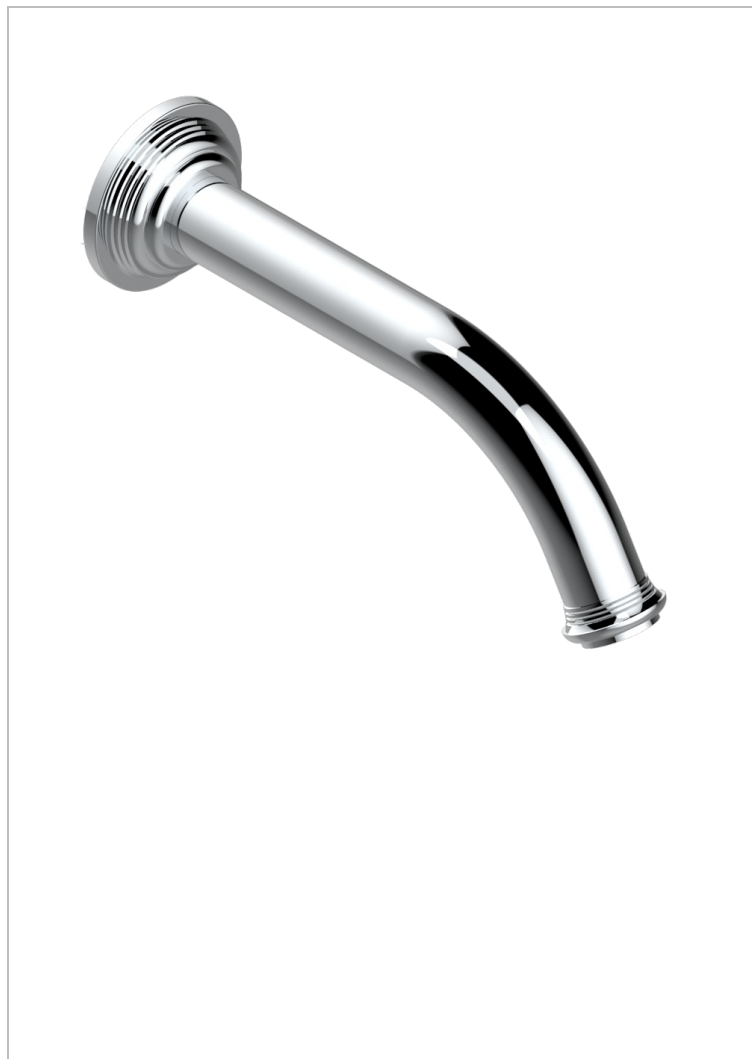

WEST COAST METAL WITH LEVER

U9B-42GB

Wall mounted bath spout, without T junction

THG[®]
PARIS

EIGENSCHAFTEN

- West Coast Metal with lever
- Wall mounted bath spout, without T junction

VERFÜGBARE OBERFLÄCHEN

Altnickel - H28
Blassgold - F30
Blassgold matt unlackiert - F31
Bronze hell - D01
Chrom - A02
Chrom matt - C02

Gold - F01
Gold matt - F07
Kupfer altrot matt lackiert - H07
Mattschwarz keramik - D30
Natural smoked Brass - A13
Nickel matt - C01

Polished chrome with gold inlay - GA1
Pvd blush - H62
Pvd blush matt - H60
Pvd bronze braun - F33
Pvd bronze braun matt - F34
Pvd gold - H52

Pvd gold matt - H53
Pvd graphite - H64
Pvd graphite matt - H65
Pvd messing - H49
Pvd messing matt - H50
Pvd nickel - H55