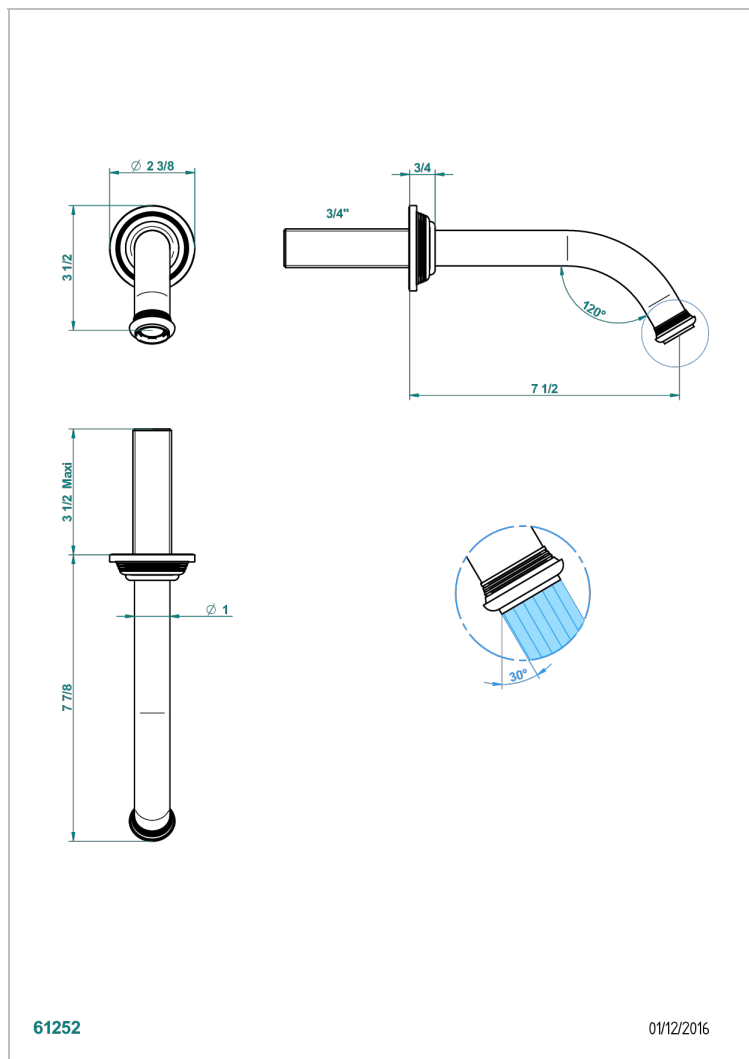

WEST COAST METAL WITH LEVER

U9B-42GB

Wall mounted bath spout, without T junction

THG[®]
PARIS

EIGENSCHAFTEN

- West Coast Metal with lever
- Wall mounted bath spout, without T junction

VERFÜGBARE OBERFLÄCHEN