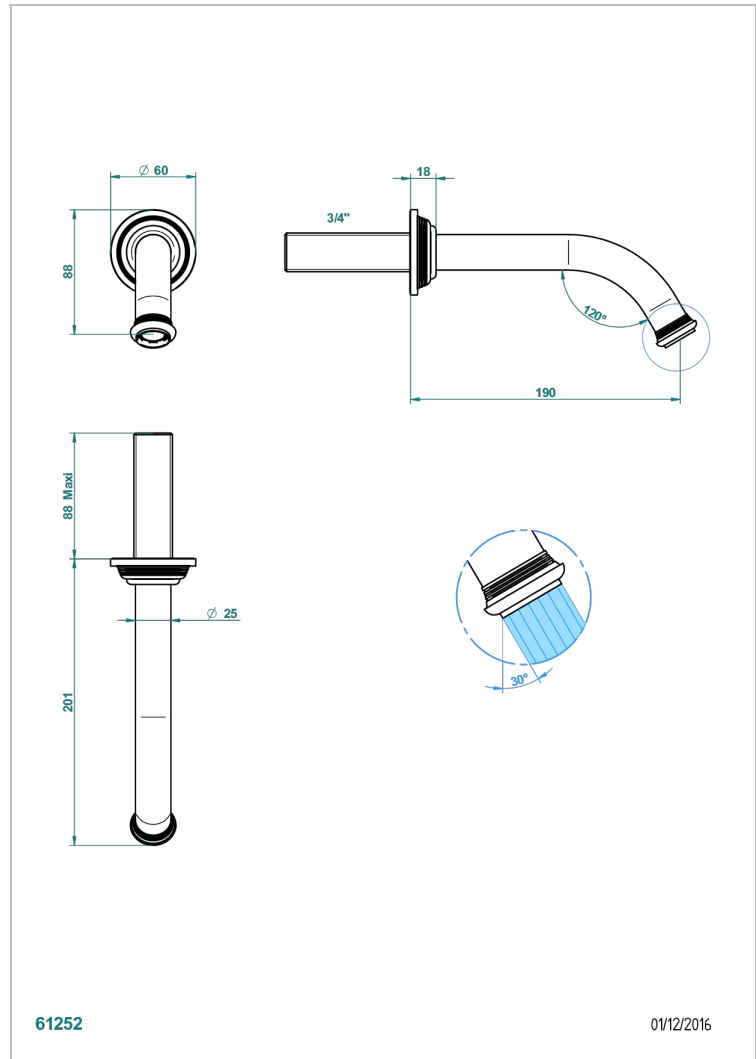

# WEST COAST METAL WITH LEVER

U9B-42GB

Wall mounted bath spout, without T junction

THG<sup>®</sup>  
PARIS

61252

01/12/2016

## CHARACTERISTIC

- West Coast Metal with lever
- Wall mounted bath spout, without T junction