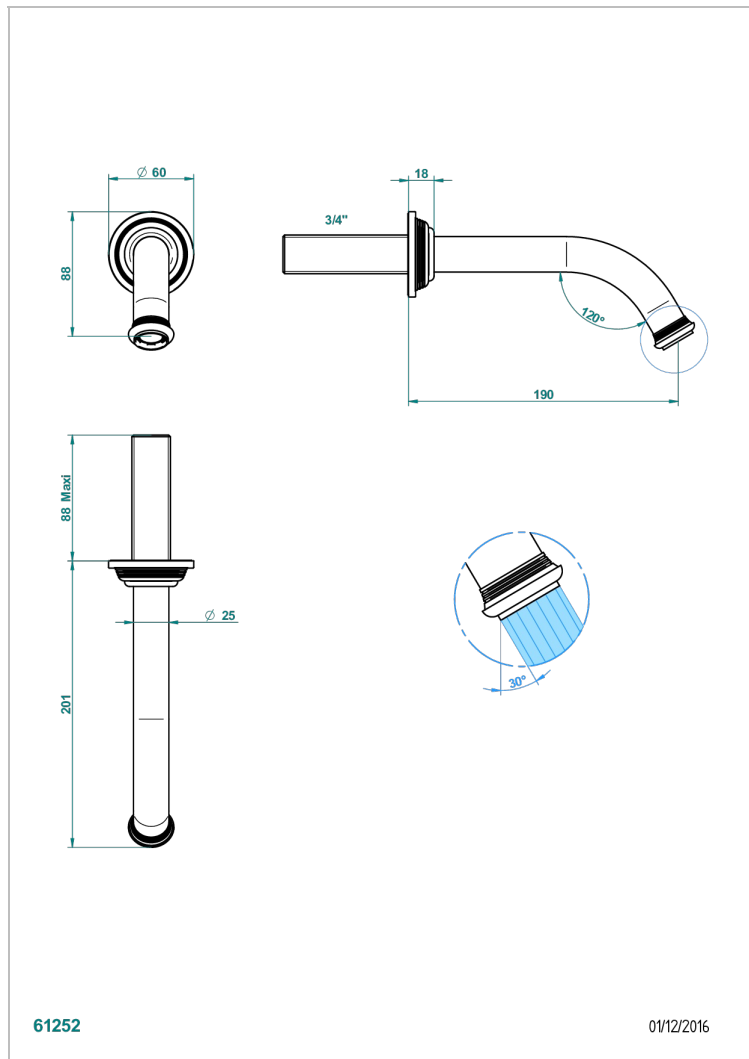

WEST COAST METAL WITH LEVER

U9B-42GB

Wall mounted bath spout, without T junction

THG[®]
PARIS

61252

01/12/2016

EIGENSCHAFTEN

- West Coast Metal with lever
- Wall mounted bath spout, without T junction