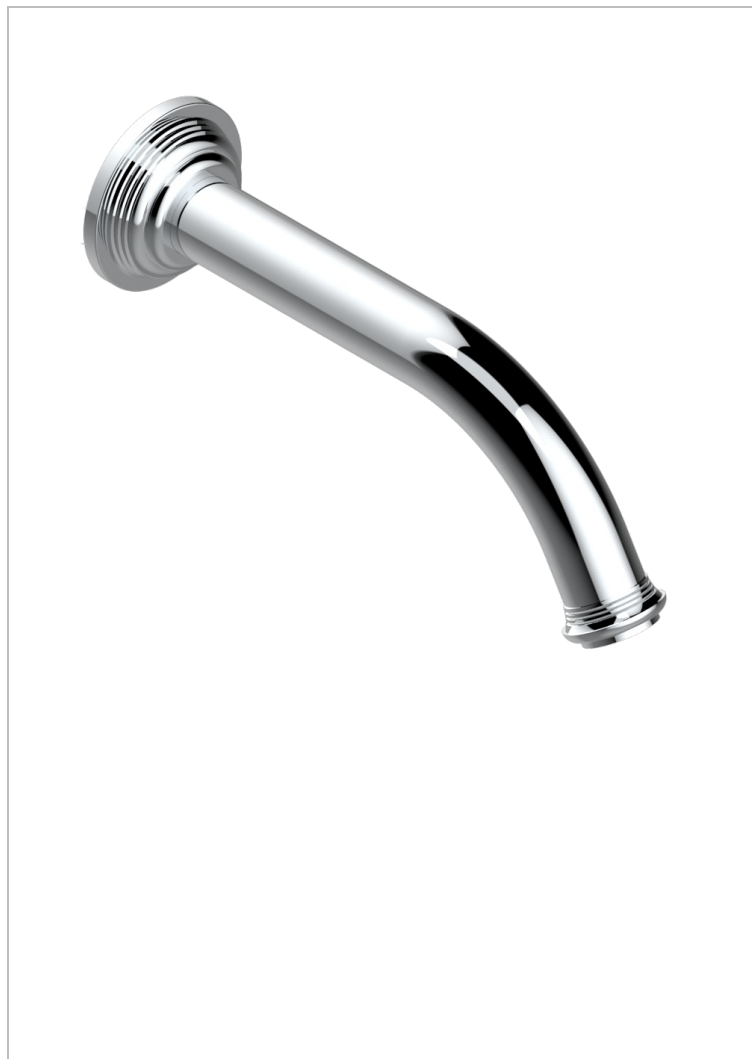

WEST COAST METAL WITH LEVER

U9B-42GB

Wall mounted bath spout, without T junction

THG[®]
PARIS

61252

01/12/2016

EIGENSCHAFTEN

- West Coast Metal with lever
- Wall mounted bath spout, without T junction

VERFÜGBARE OBERFLÄCHEN

Altnickel - H28
Blassgold - F30
Blassgold matt unlackiert - F31
Bronze hell - D01
Chrom - A02
Chrom matt - C02

Gold - F01
Gold matt - F07
Kupfer altrot matt lackiert - H07
Mattschwarz keramik - D30
Natural smoked Brass - A13
Nickel matt - C01

Polished chrome with gold inlay - GA1
Pvd blush - H62
Pvd blush matt - H60
Pvd bronze braun - F33
Pvd bronze braun matt - F34
Pvd gold - H52

Pvd gold matt - H53
Pvd graphite - H64
Pvd graphite matt - H65
Pvd messing - H49
Pvd messing matt - H50
Pvd nickel - H55