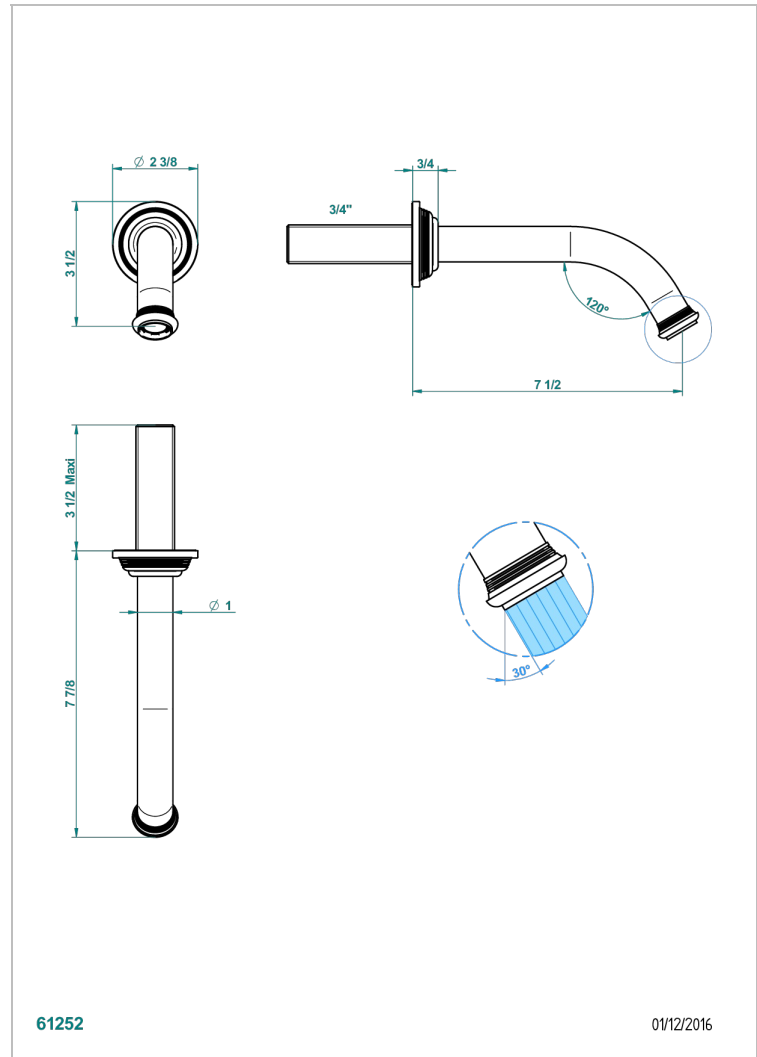

# WEST COAST METAL WITH LEVER

U9B-42GB

Wall mounted bath spout, without T junction

THG<sup>®</sup>  
PARIS

## CHARACTERISTIC

- West Coast Metal with lever
- Wall mounted bath spout, without T junction