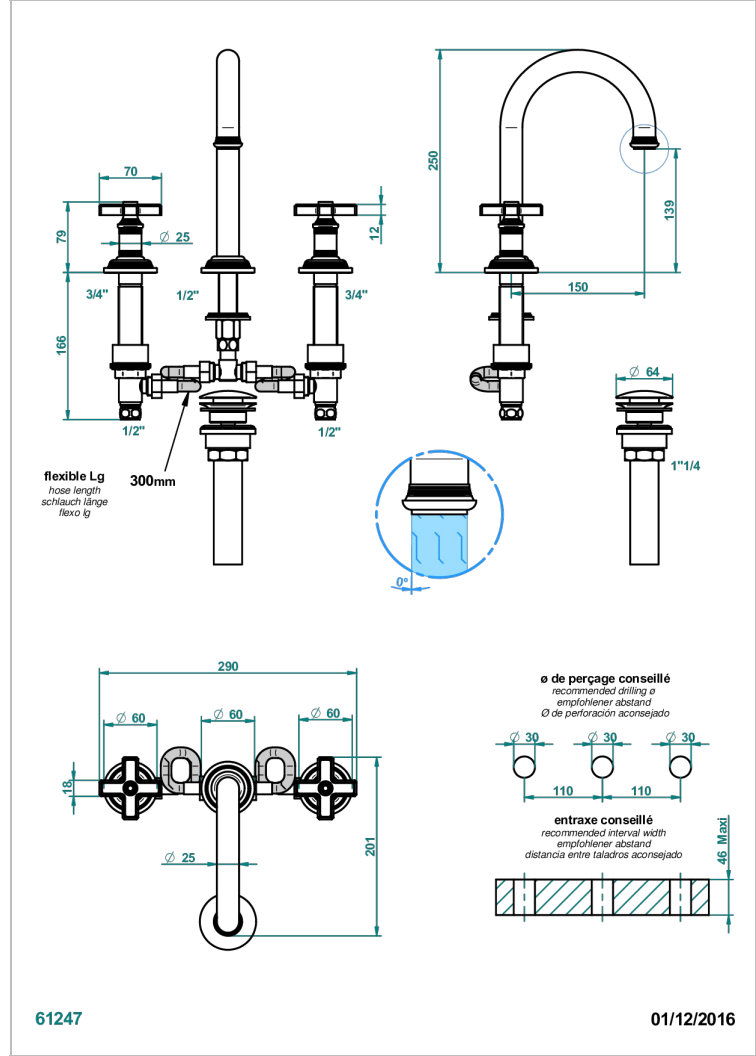

Rim mounted 3-hole basin mixer with waste for marble, high spout

CARACTERÍSTICAS

- West Coast Metal
- Rim mounted 3-hole basin mixer with waste for marble, high spout

ACABADOS DISPONIBLES

Bronce claro - D01
Cerámica negra mate - D30
Cobre viejo mate - H07
Cromo - A02
Cromo mate - C02
Dorado - F01

Dorado mate - F07
Dorado pálido - F30
Dorado pálido mate (sin barniz) - F31
Natural smoked Brass - A13
Níquel - B01
Níquel mate - C01

Níquel viejo - H28
Polished chrome with gold inlay - GA1
Pvd blush - H62
Pvd blush mate - H60
Pvd color latón - H49
Pvd color latón mate - H50