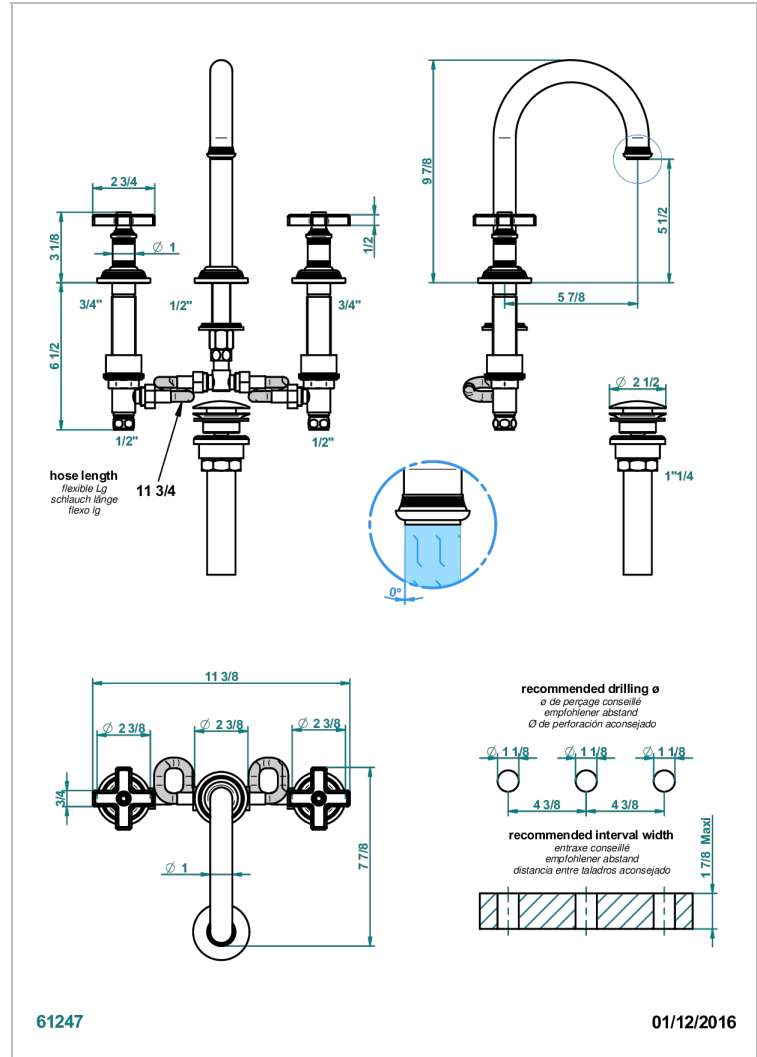

Rim mounted 3-hole basin mixer with waste for marble, high spout

CARACTERÍSTICAS

- West Coast Metal
- Rim mounted 3-hole basin mixer with waste for marble, high spout

ACABADOS DISPONIBLES

Bronce claro - D01
Cerámica negra mate - D30
Cobre viejo mate - H07
Cromo - A02
Cromo mate - C02
Dorado - F01

Dorado mate - F07
Dorado pálido - F30
Dorado pálido mate (sin barniz) - F31
Natural smoked Brass - A13
Níquel - B01
Níquel mate - C01

Níquel viejo - H28
Polished chrome with gold inlay - GA1
Pvd blush - H62
Pvd blush mate - H60
Pvd color latón - H49
Pvd color latón mate - H50