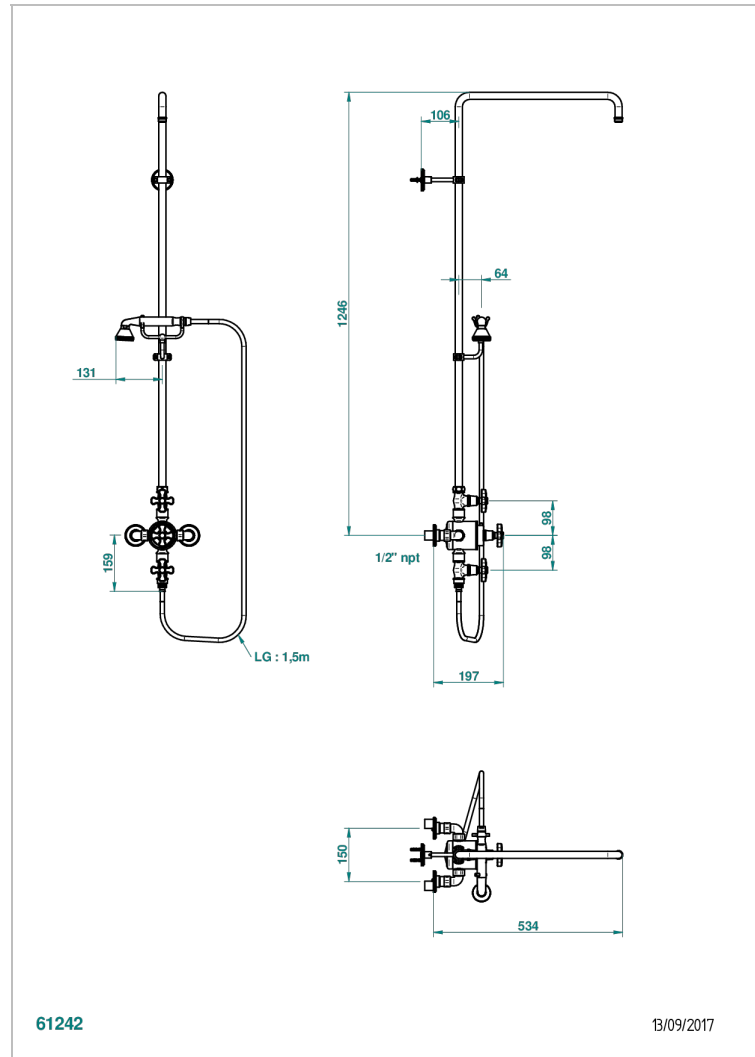

Exposed thermostatic shower mixer 2 volume controls, column and handshower on cradle - 6" centres (no showerhead)

61242

13/09/2017

CHARACTERISTIC

- Art Déco
- Exposed thermostatic shower mixer 2 volume controls, column and handshower on cradle - 6" centres (no showerhead)