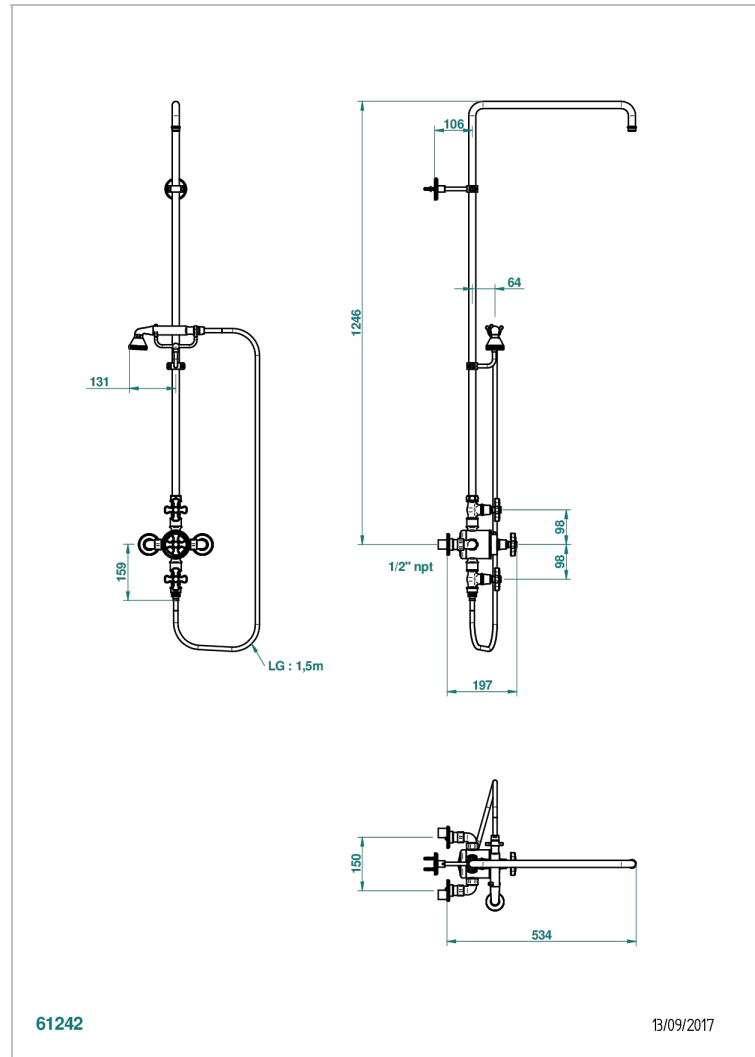

Exposed thermostatic shower mixer 2 volume controls, column and handshower on cradle - 6" centres (no showerhead)

CHARACTERISTIC

- Art Déco
- Exposed thermostatic shower mixer 2 volume controls, column and handshower on cradle - 6" centres (no showerhead)

AVAILABLE FINITIONS

Black ceram - D30
Blush PVD - H62
Brass color PVD - H49
Brown bronze color PVD - F33
Chrome polished - A02
Chrome polished / gold polished - G02

Copper antique matt, coated - H07
Gold color PVD - H52
Gold mat - F07
Gold polished - F01
Graphite PVD - H64
Light coated bronze - D01