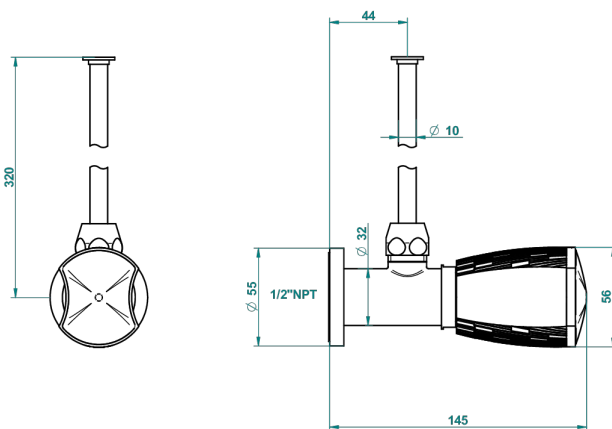

INFINI WHITE PORCELAIN WITH GOLD DECOR

U2F-181/SWC

Angle valve with 3/8 toiletsupply quick adaptator set

THG[®]
PARIS

61232

01/12/2016

CARACTERÍSTICAS

- Infini White Porcelain with Gold decor
- Angle valve with 3/8 toiletsupply quick adaptator set