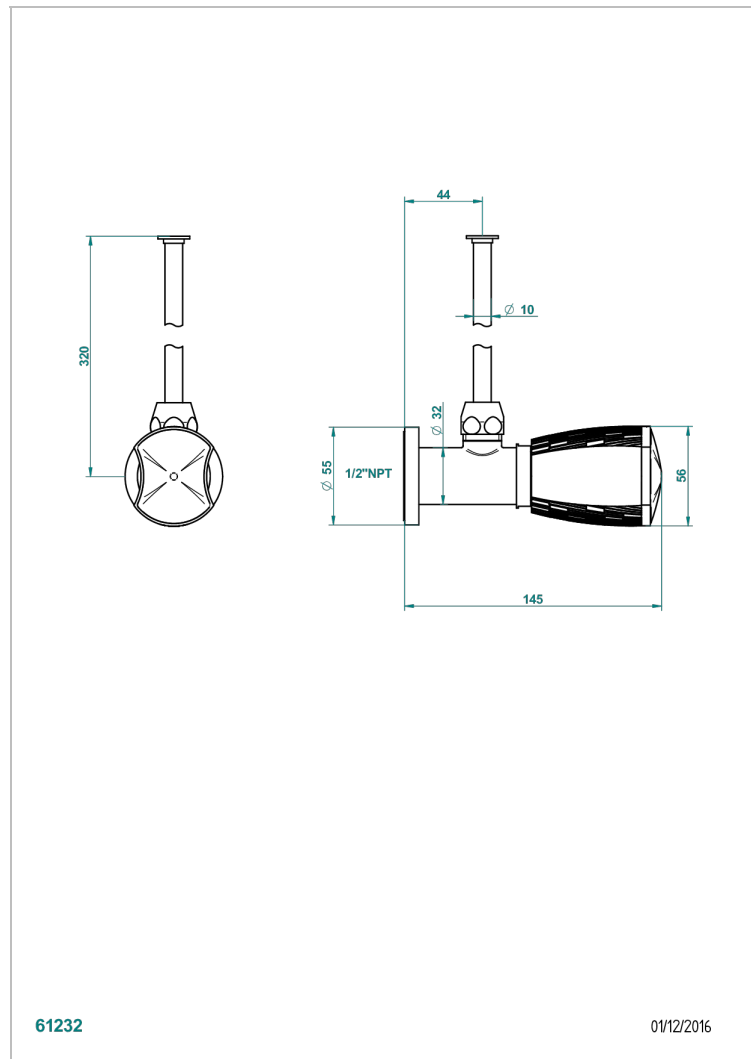

INFINI WHITE PORCELAIN WITH GOLD DECOR

U2F-181/SWC

Angle supply valve with 3/8" adaptor set for toilet

61232

01/12/2016

CHARACTERISTIC

- Infini White Porcelain with Gold decor
- Angle supply valve with 3/8" adaptor set for toilet