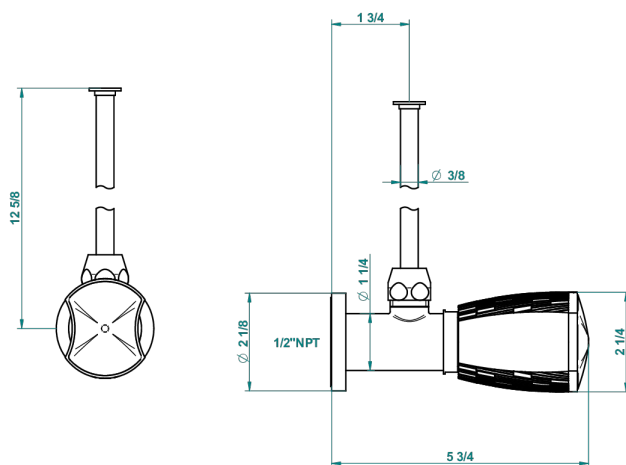

INFINI WHITE PORCELAIN WITH GOLD DECOR

U2F-181/SWC

Angle valve with 3/8 toiletsupply quick adaptator set

THG[®]
PARIS

61232

01/12/2016

CARACTERÍSTICAS

- Infini White Porcelain with Gold decor
- Angle valve with 3/8 toiletsupply quick adaptator set