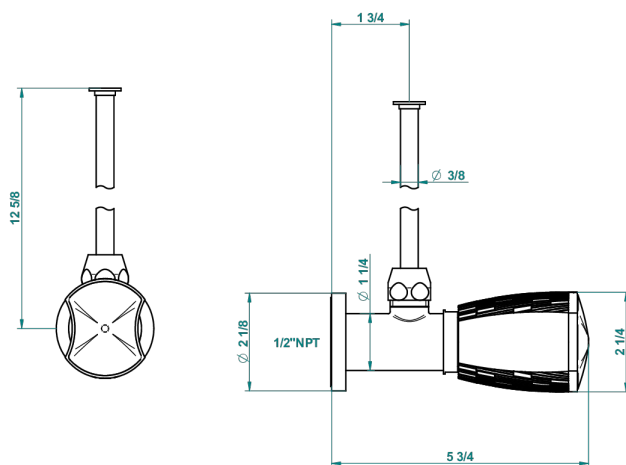

INFINI WHITE PORCELAIN WITH GOLD DECOR

U2F-181/SWC

Angle supply valve with 3/8" adaptor set for toilet

61232

01/12/2016

CHARACTERISTIC

- Infini White Porcelain with Gold decor
- Angle supply valve with 3/8" adaptor set for toilet