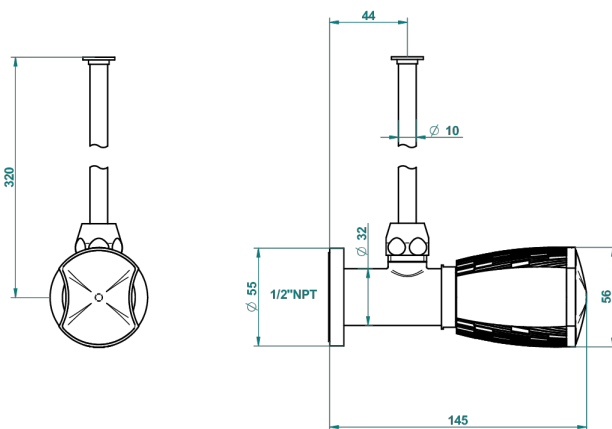

INFINI WHITE PORCELAIN WITH PLATINUM DECOR

THG[®]
PARIS

U2E-181/SWC

Angle valve with 3/8 toiletsupply quick adaptator set

61231

01/12/2016

CARACTERÍSTICAS

- Infini White Porcelain with Platinum decor
- Angle valve with 3/8 toiletsupply quick adaptator set