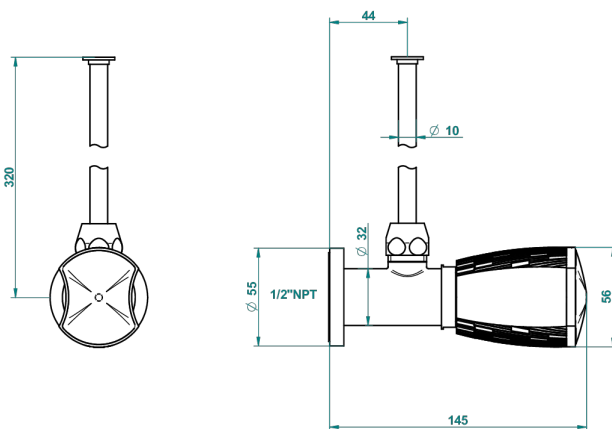

# INFINI WHITE PORCELAIN WITH PLATINUM DECOR

U2E-181/SWC

Angle supply valve with 3/8" adaptor set for toilet

61231

01/12/2016

## CHARACTERISTIC

- Infini White Porcelain with Platinum decor
- Angle supply valve with 3/8" adaptor set for toilet