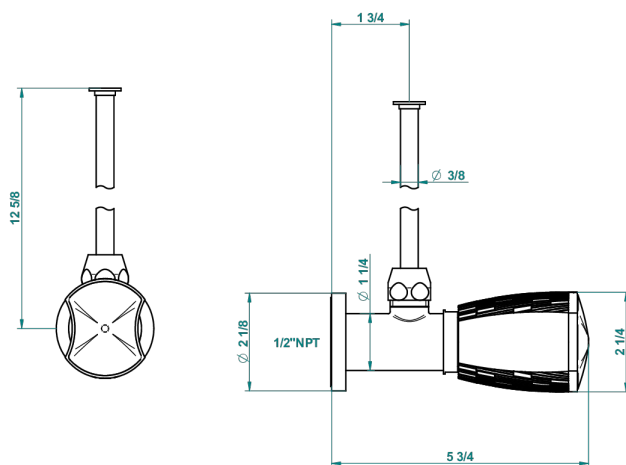

INFINI WHITE PORCELAIN WITH PLATINUM DECOR

U2E-181/SWC

Angle valve with 3/8 toiletsupply quick adaptator set

61231

01/12/2016

CARACTERÍSTICAS

- Infini White Porcelain with Platinum decor
- Angle valve with 3/8 toiletsupply quick adaptator set