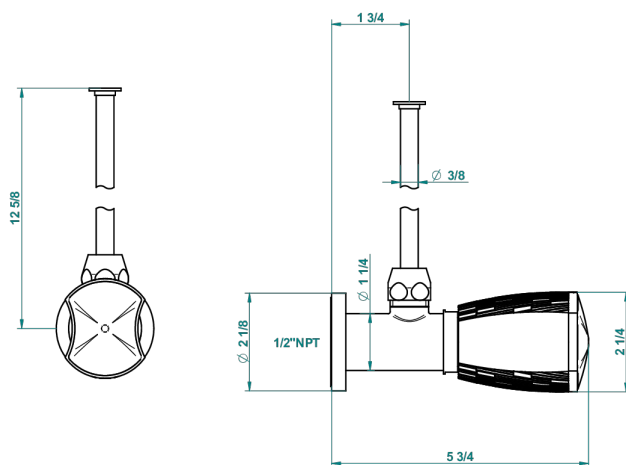

INFINI WHITE PORCELAIN WITH PLATINUM DECOR

U2E-181/SWC

Angle supply valve with 3/8" adaptor set for toilet

61231

01/12/2016

CHARACTERISTIC

- Infini White Porcelain with Platinum decor
- Angle supply valve with 3/8" adaptor set for toilet