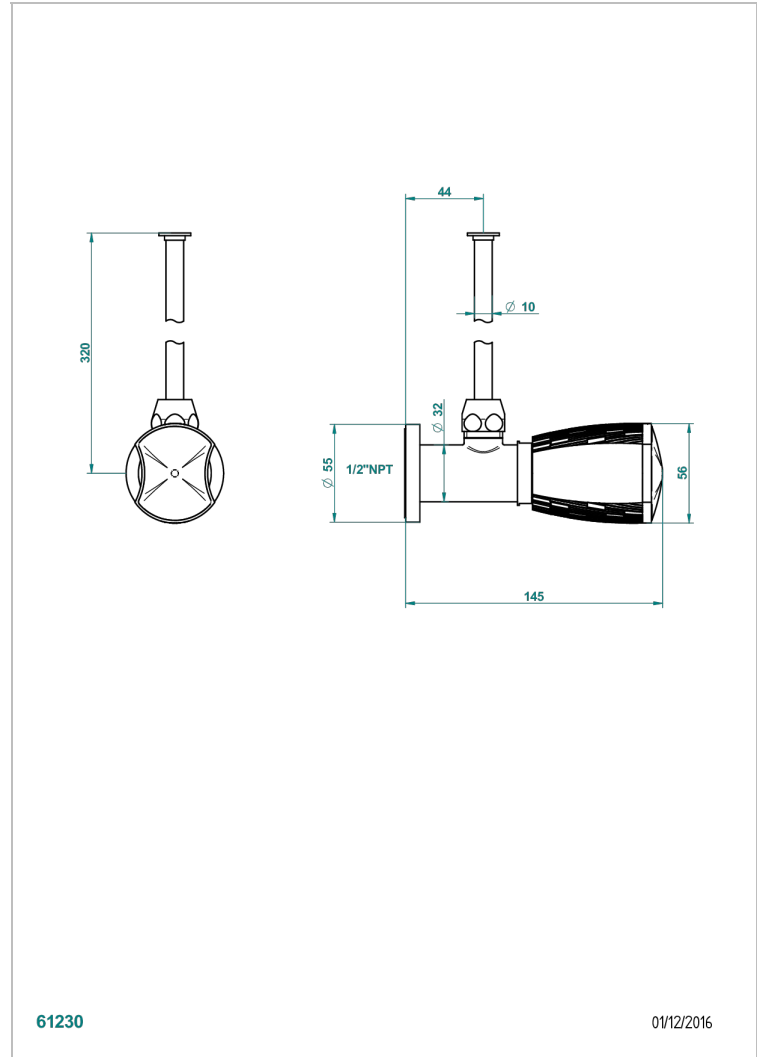

INFINI PORCELANA BLANCA

U2D-181/SWC

Angle valve with 3/8 toiletsupply quick adaptator set

THG[®]
PARIS

61230

01/12/2016

CARACTERÍSTICAS

- Infini porcelana blanca
- Angle valve with 3/8 toiletsupply quick adaptator set