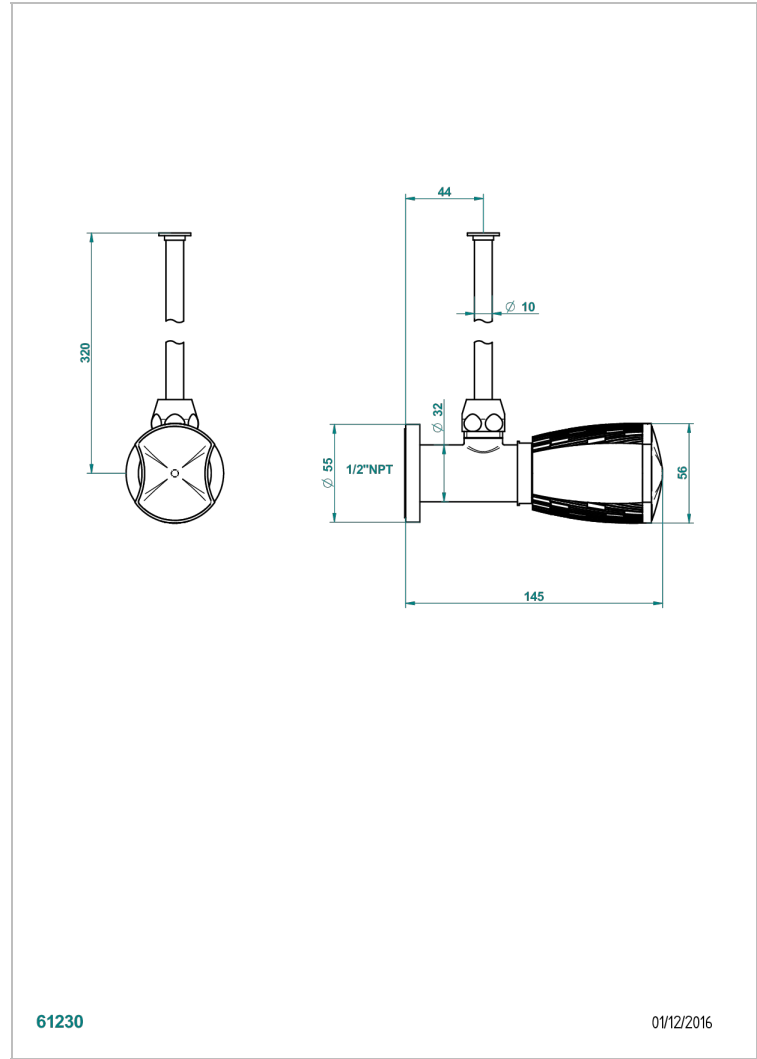

# INFINI WHITE PORCELAIN

U2D-181/SWC

Angle supply valve with 3/8" adaptor set for toilet

THG<sup>®</sup>  
PARIS

61230

01/12/2016

## CHARACTERISTIC

- Infini White Porcelain
- Angle supply valve with 3/8" adaptor set for toilet