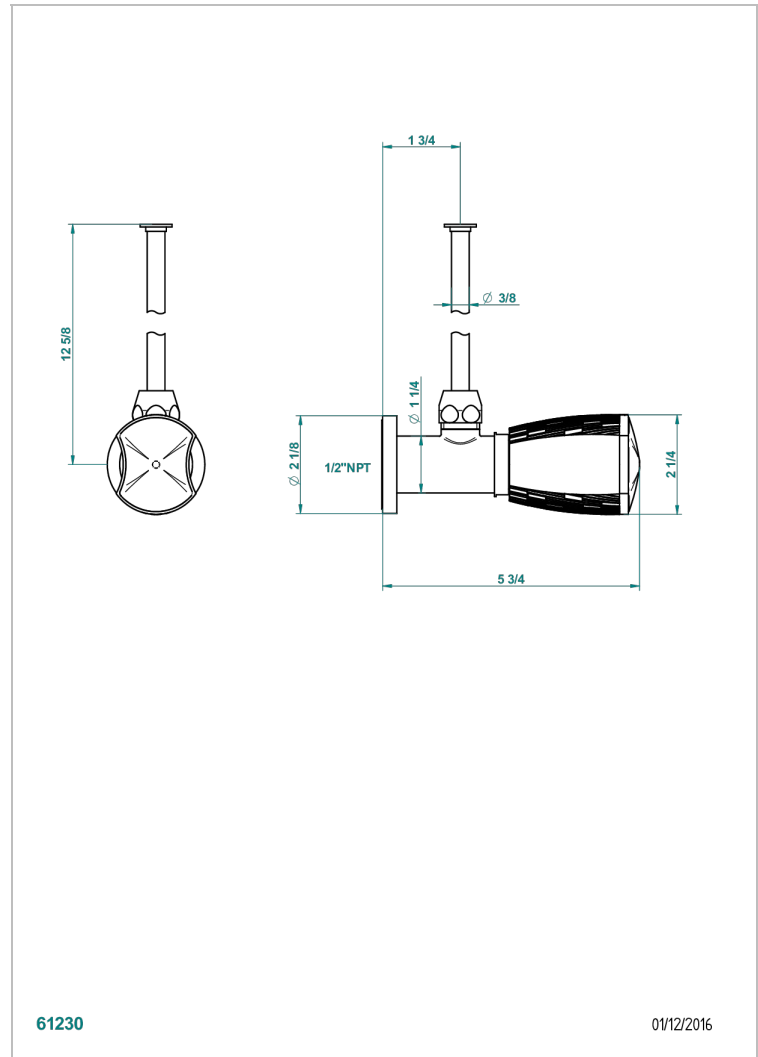

INFINI PORCELANA BLANCA

U2D-181/SWC

Angle valve with 3/8 toiletsupply quick adaptator set

THG[®]
PARIS

CARACTERÍSTICAS

- Infini porcelana blanca
- Angle valve with 3/8 toiletsupply quick adaptator set

ACABADOS DISPONIBLES