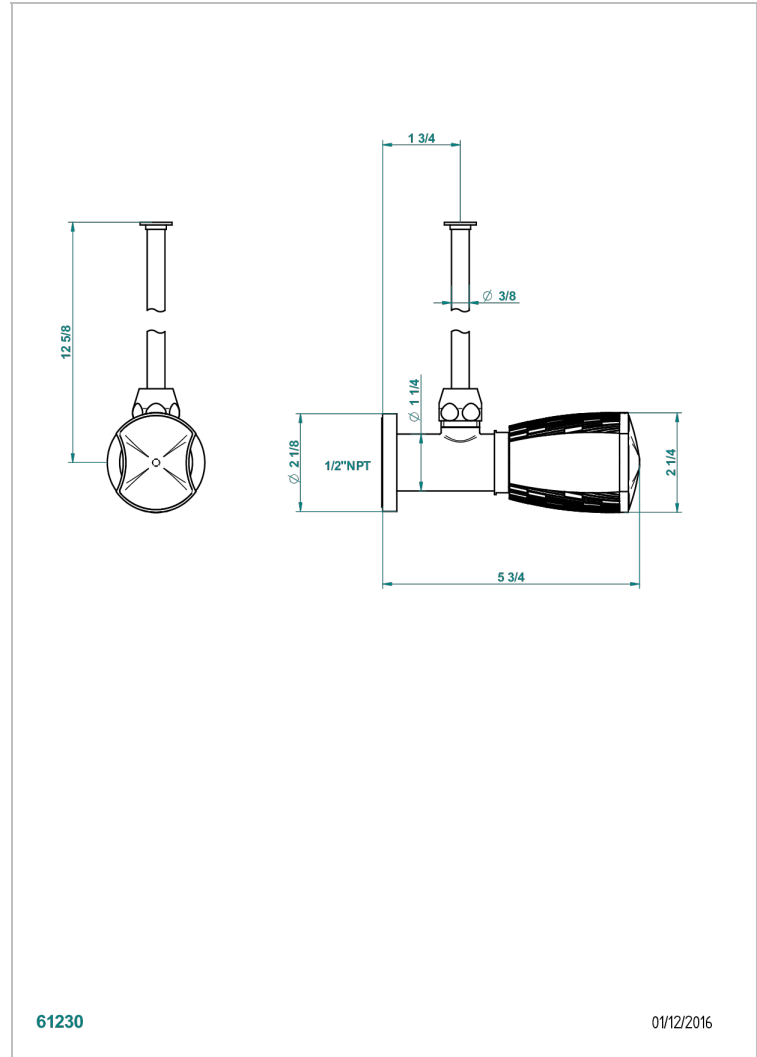

INFINI WHITE PORCELAIN

U2D-181/SWC

Angle supply valve with 3/8" adaptor set for toilet

THG[®]
PARIS

CHARACTERISTIC

- Infini White Porcelain
- Angle supply valve with 3/8" adaptor set for toilet

AVAILABLE FINITIONS