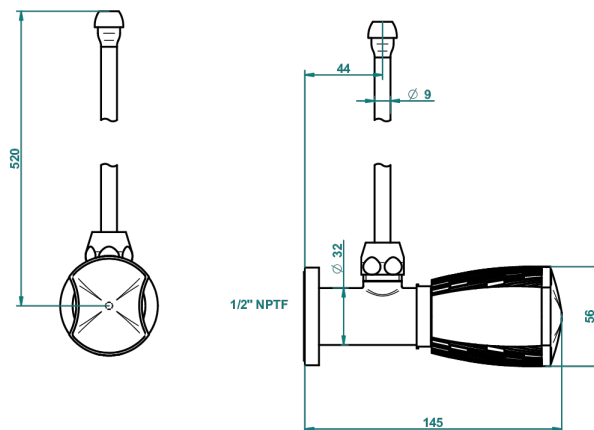

INFINI WHITE PORCELAIN WITH GOLD DECOR

U2F-181/SLA

THG[®]
PARIS

Angle valve with 3/8 supply lavatory quick adaptor set

61229

30/11/2016

CARACTERÍSTICAS

- Infini White Porcelain with Gold decor
- Angle valve with 3/8 supply lavatory quick adaptor set