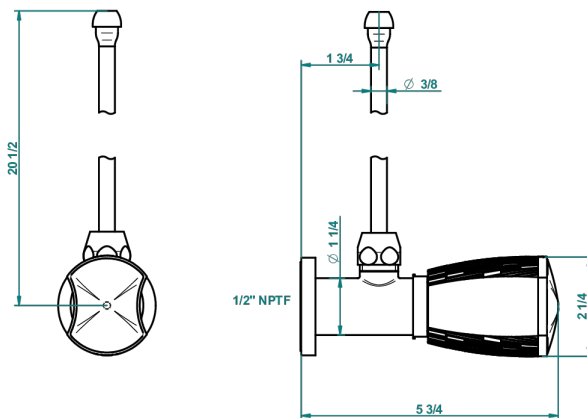

INFINI WHITE PORCELAIN WITH GOLD DECOR

U2F-181/SLA

THG
PARIS

Angle valve with 3/8 supply lavatory quick adaptor set

61229

30/11/2016

CARACTERÍSTICAS

- Infini White Porcelain with Gold decor
- Angle valve with 3/8 supply lavatory quick adaptor set