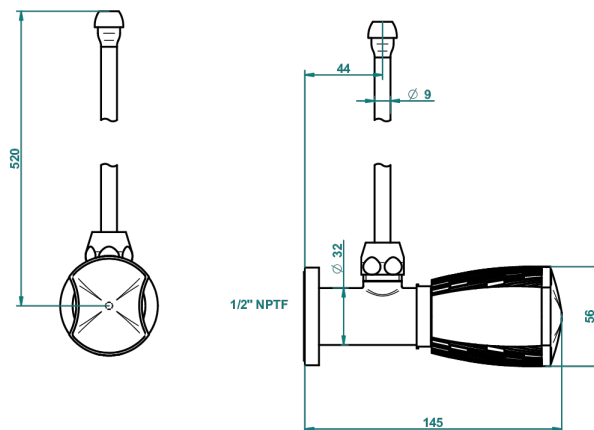

INFINI WHITE PORCELAIN WITH PLATINUM DECOR

U2E-181/SLA

Angle valve with 3/8 supply lavatory quick adaptor set

61228

30/11/2016

CARACTERÍSTICAS

- Infini White Porcelain with Platinum decor
- Angle valve with 3/8 supply lavatory quick adaptor set