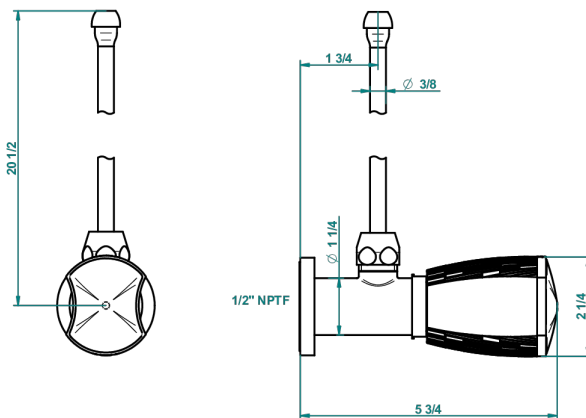

# INFINI WHITE PORCELAIN WITH PLATINUM DECOR

U2E-181/SLA

Angle valve with 3/8 supply lavatory quick adaptor set

61228

30/11/2016

## CARACTERÍSTICAS

- Infini White Porcelain with Platinum decor
- Angle valve with 3/8 supply lavatory quick adaptor set