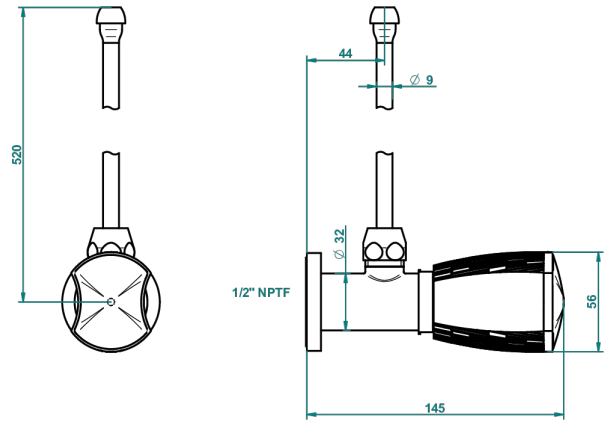

INFINI PORCELANA BLANCA

U2D-181/SLA

Angle valve with 3/8 supply lavatory quick adaptor set

THG[®]
PARIS

61227

30/11/2016

CARACTERÍSTICAS

- Infini porcelana blanca
- Angle valve with 3/8 supply lavatory quick adaptor set